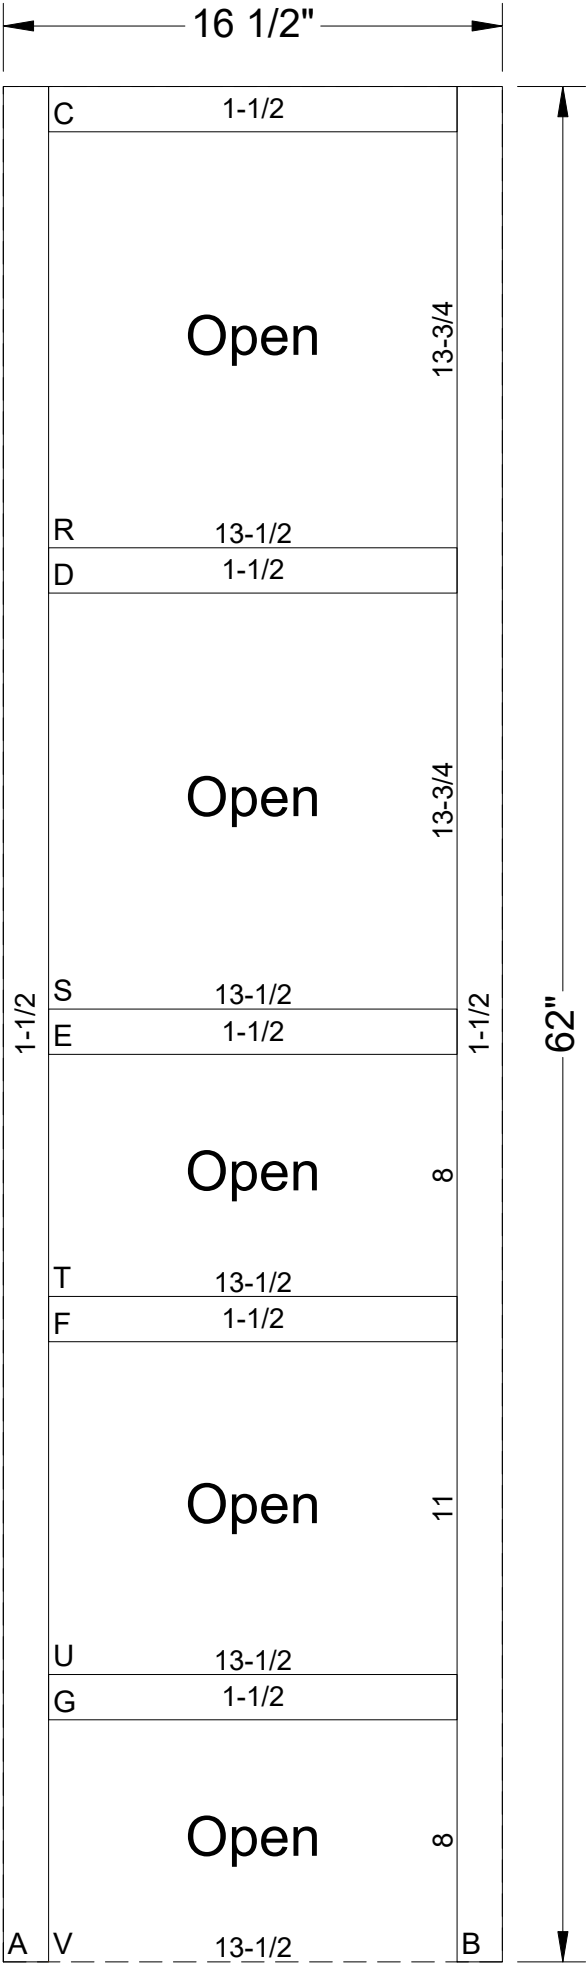

CF5037-1
16.5" x 62"