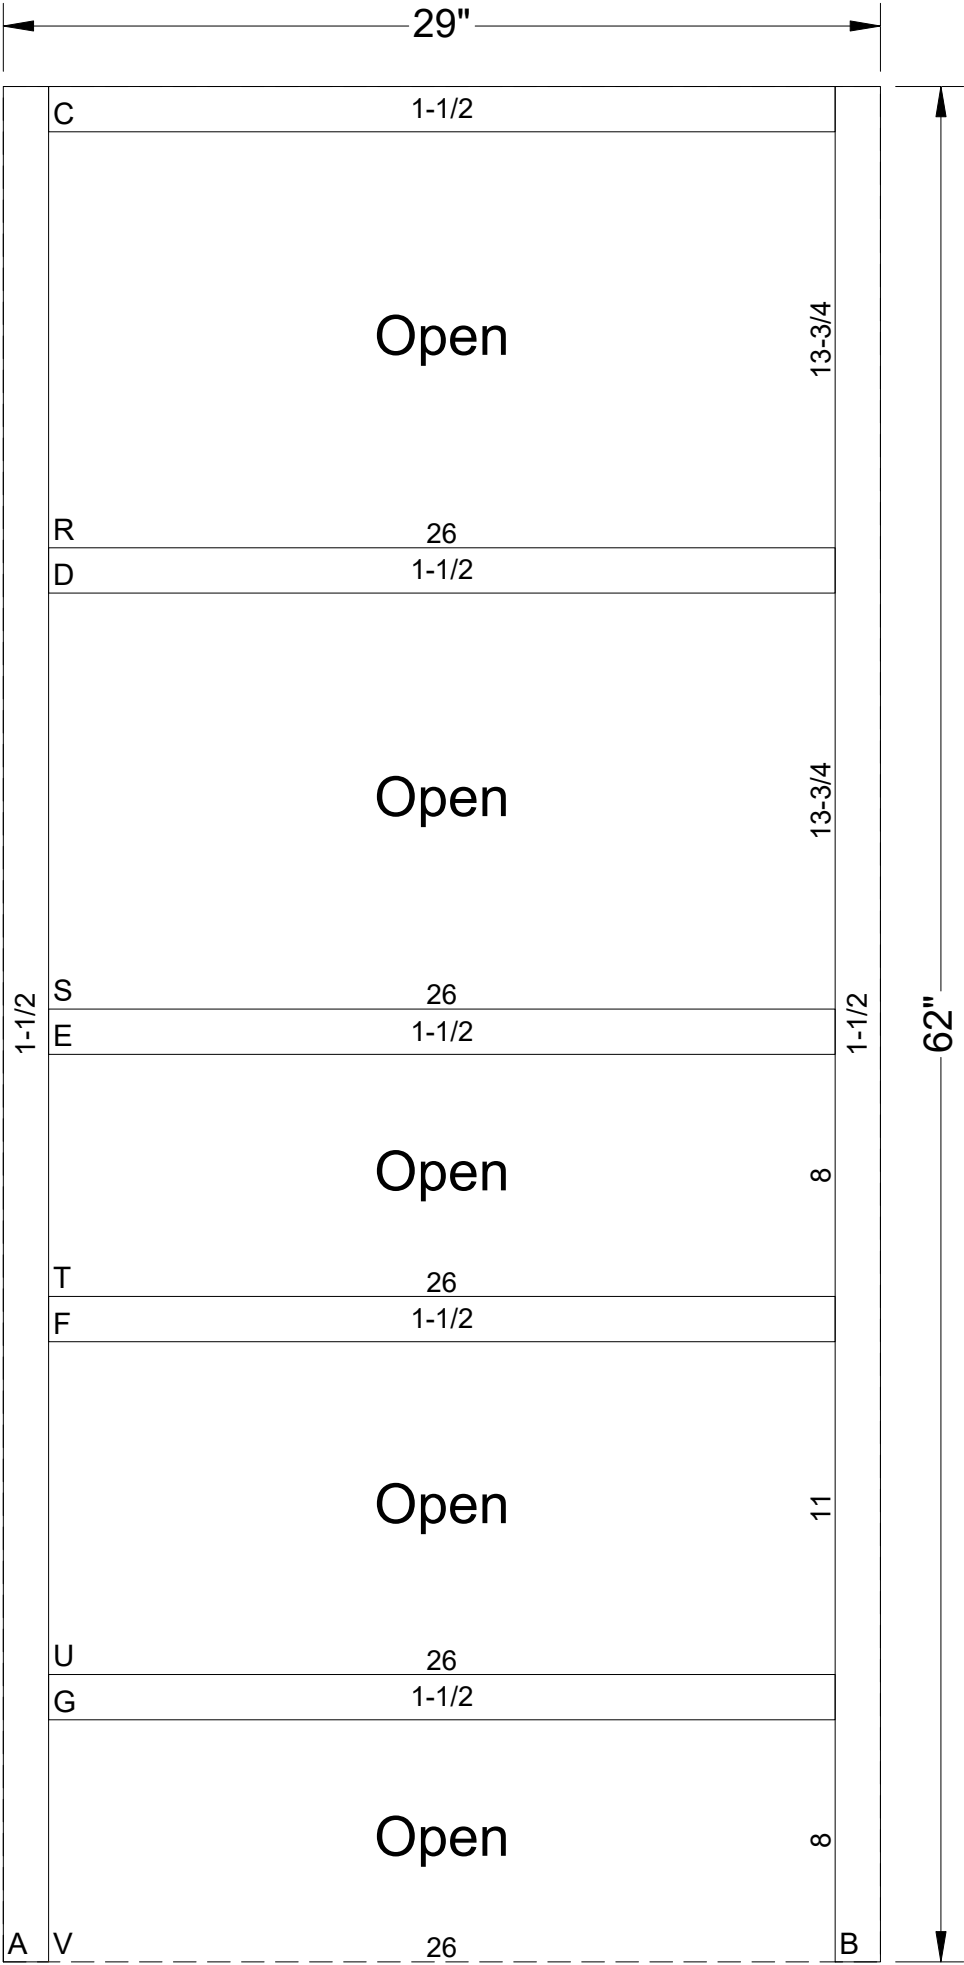

25 1/16"

19 3/8"

Face Frame for Glass Frame Door  
Stile/rails to match door stiles/rails at  
2.3125"

Upper Door

2-5/16

14-3/4

2-5/16

2-5/16

Size Correction

1-1/2

Open

23-3/4

1-1/2

25 1/4"

R

11-3/4

Open

38-3/4

1-1/2

R

14

A

C

1-1/2

B

CF2002-1  
 14.75" x 75"

CF2002-2  
19" x 85.25"

CF5037-1  
16.5" x 62"

CF5037-2  
29" x 62"