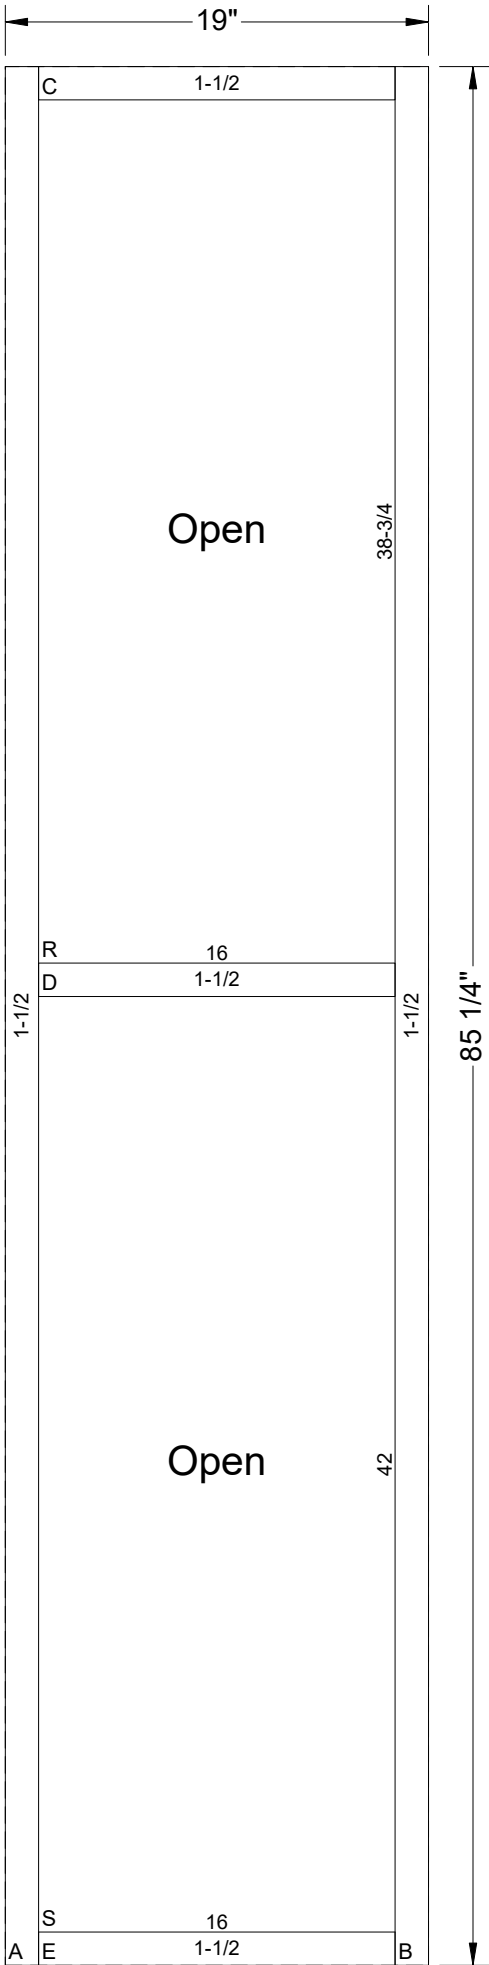

CF2002-2
19" x 85.25"