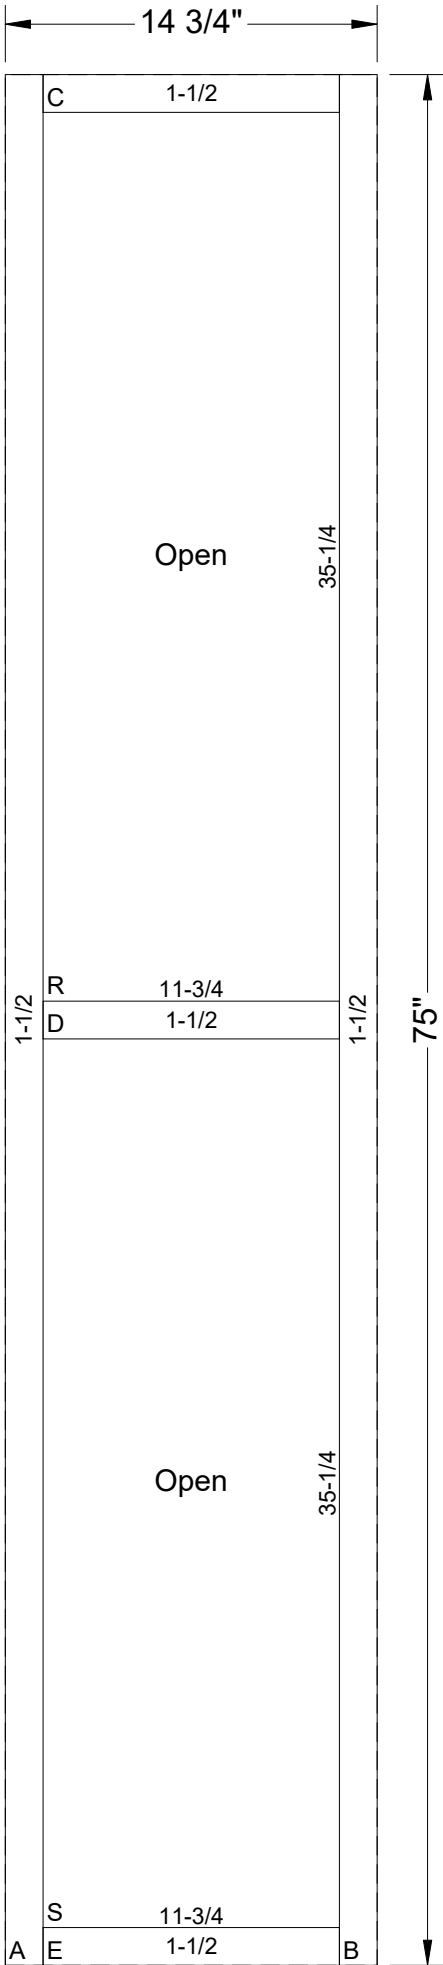

CF2002-1
14.75" x 75"