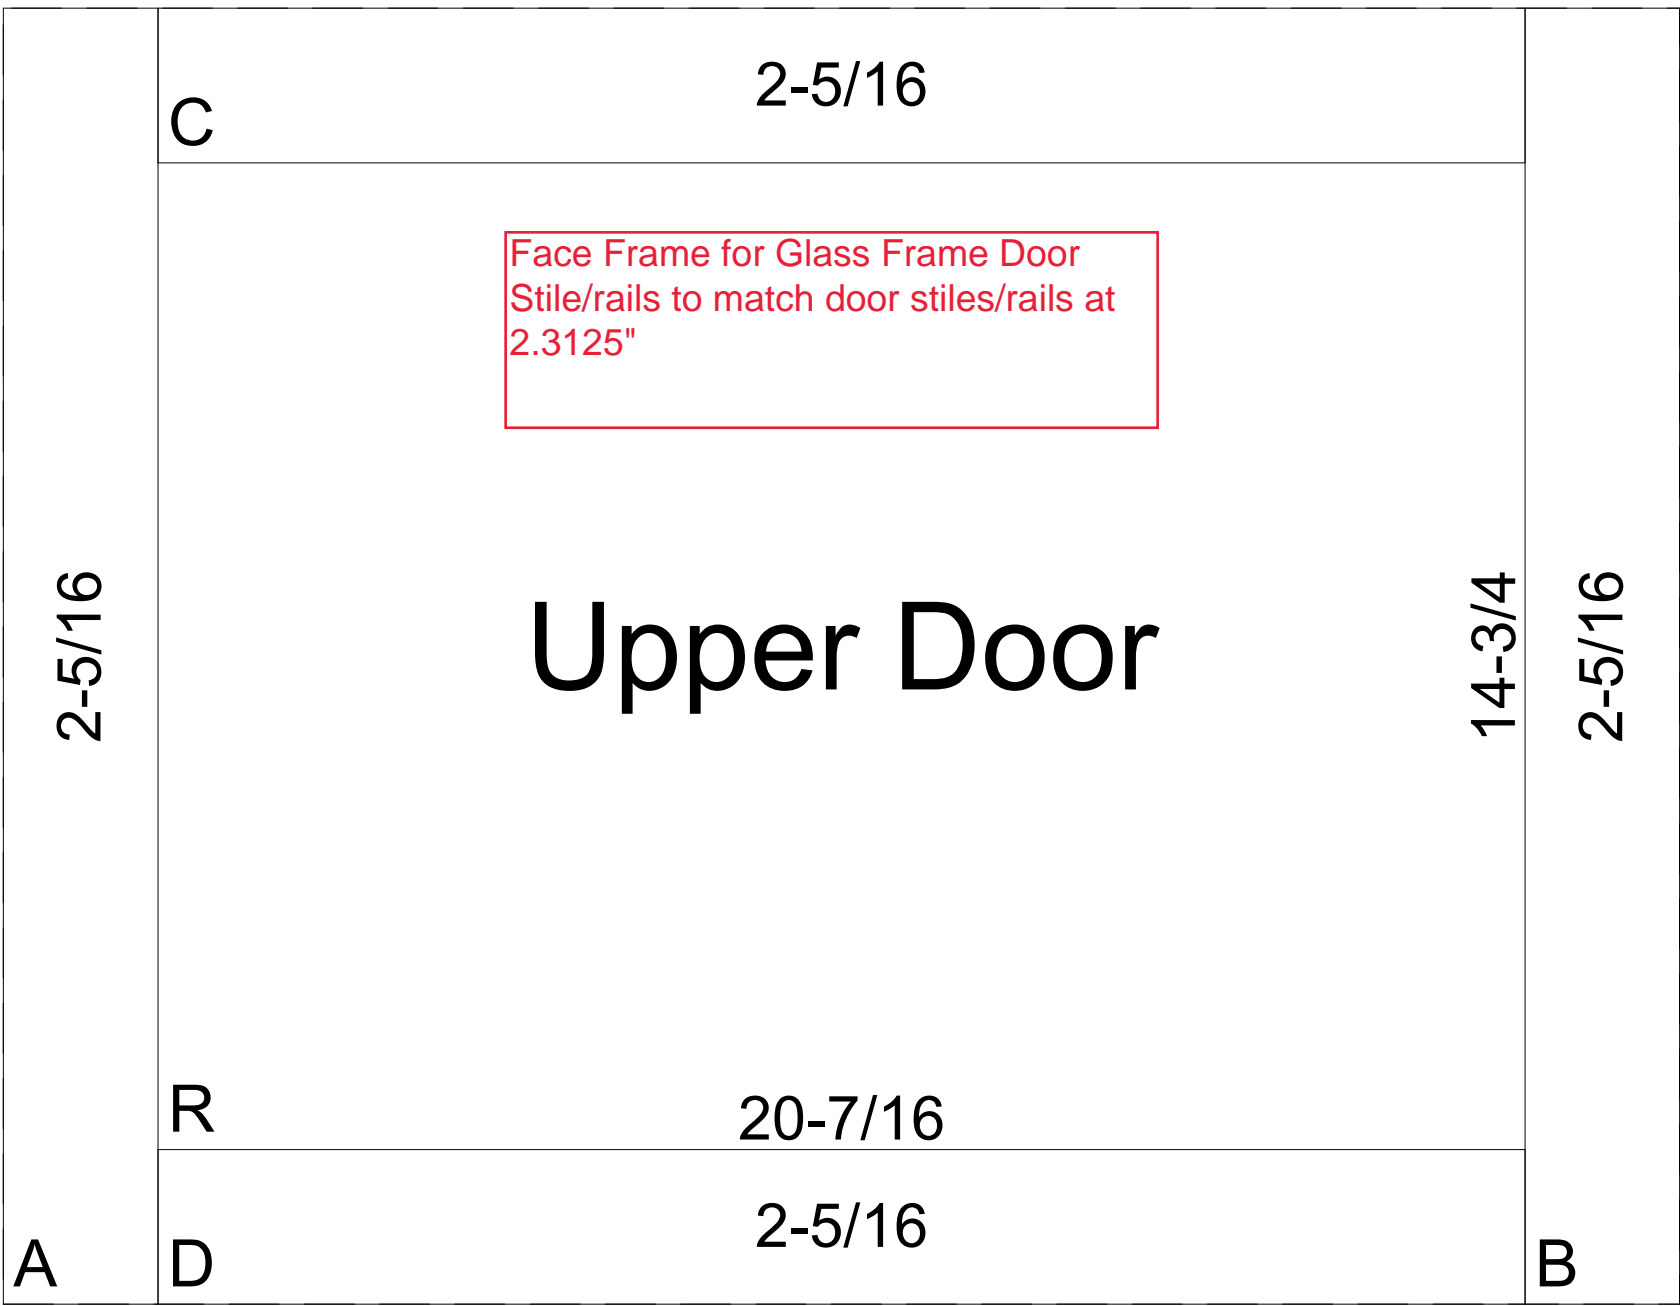

25 1/16"

19 3/8"

Face Frame for Glass Frame Door  
Stile/rails to match door stiles/rails at  
2.3125"

Upper Door

2-5/16

14-3/4

2-5/16

2-5/16

20-7/16

2-5/16

C

R

D

A

B

14 3/4"

Size Correction

1-1/2

Open

23-3/4

1-1/2

25 1/4"

R

11-3/4

A

C

1-1/2

B

17"

CF1002-2  
17" x 40.25"

40 1/4"

1-1/2