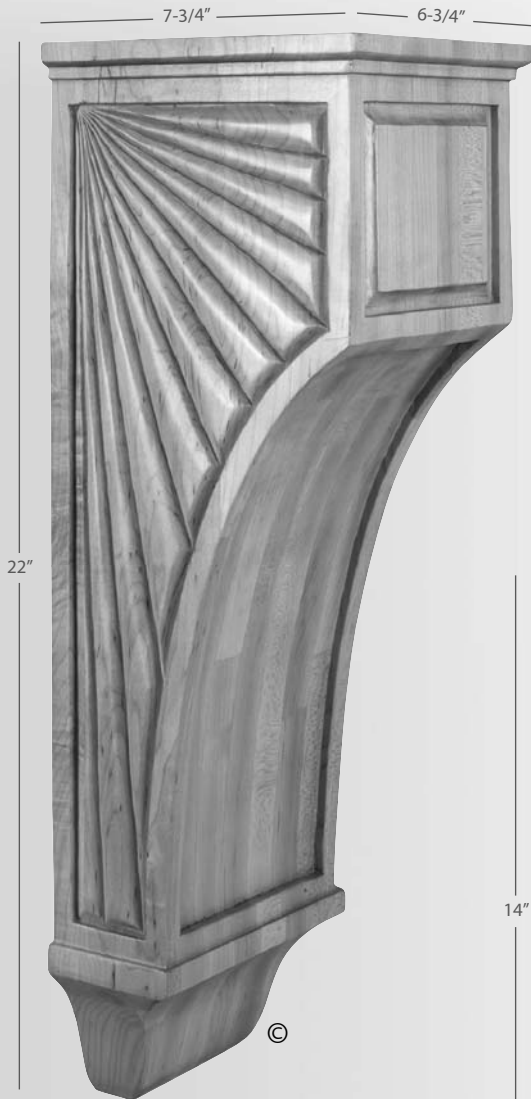

COR3-2

Width	Depth	Height
5-1/4"	7"	10"
Carton Quantity:		8

Alder, Cherry, Hard Maple,
Rubberwood

COR3-1

Width	Depth	Height
3-3/4"	5"	7-1/4"
Carton Quantity:		8

Alder, Hard Maple,
Rubberwood

COR14-3

Width	Depth	Height
6-3/4"	7-3/4"	22"