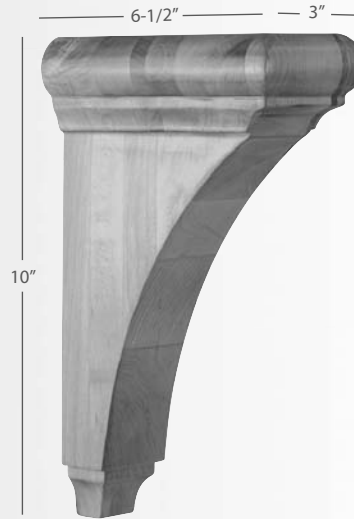

Alder, Cherry, Hard Maple, Rubberwood

NEW

COR39

Width	Depth	Height
3"	6-1/2"	12"
Carton Quantity:		12

Alder, Cherry, Hard Maple, Rubberwood

NEW

COR39-2

Width	Depth	Height
3"	6-1/2"	10"
Carton Quantity:		8