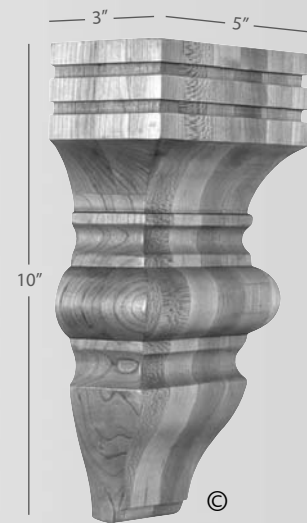

Alder, Cherry, Hard Maple, Rubberwood

COR23-3

Width	Depth	Height
7"	7"	22"
Carton Quantity:		2

Alder, Hard Maple,
Rubberwood

COR23-2

Width	Depth	Height
6"	4"	14"
Carton Quantity:		4

Alder, Cherry, Hard Maple,
Rubberwood