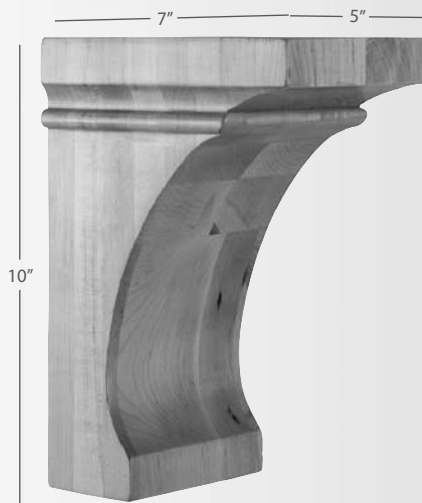

Alder, Cherry, Hard Maple, Rubberwood

NEW
COR44-3

Width	Depth	Height
5"	8"	12"

Carton Quantity: 4

Alder, Cherry, Hard Maple,
Rubberwood

NEW
COR44-2

Width	Depth	Height
5"	7"	10"

Carton Quantity: 8