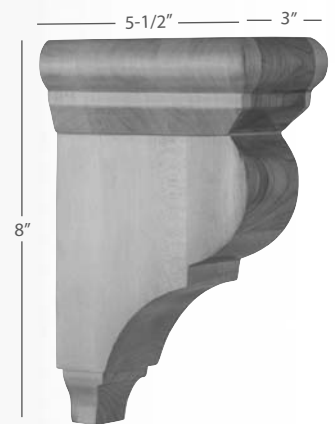

CORG-4		
Width	Depth	Height
3"	5-1/2"	8"
Carton Quantity:		8
<i>Alder, Cherry, Hard Maple, Rubberwood, White Birch</i>