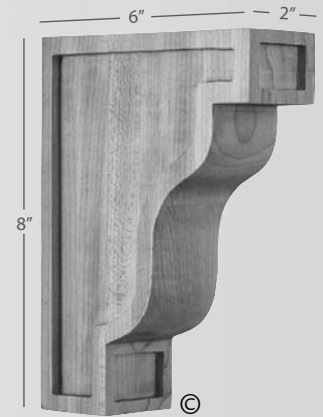

COR16-A

Width	Depth	Height
2"	6"	8"
Carton Quantity:		8
<i>Hard Maple, Rubberwood</i>		

COR16-B

Width	Depth	Height
2"	6"	8"
Carton Quantity:		8
<i>Hard Maple, Rubberwood</i>		

COR16-C

Width	Depth	Height
2"	6"	8"
Carton Quantity:		8
<i>Hard Maple, Rubberwood</i>		