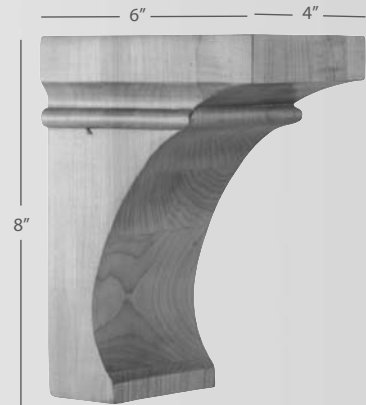

NEW
COR44-1

Width	Depth	Height
4"	6"	8"

Carton Quantity: 12

Alder, Cherry, Hard Maple,
Rubberwood