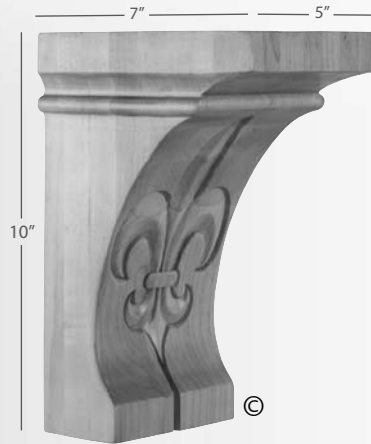

Alder, Cherry, Hard Maple, Rubberwood

NEW
COR42-3

Width	Depth	Height
5"	8"	12"

Carton Quantity: 4

Alder, Cherry, Hard Maple, Rubberwood

NEW
COR42-2

Width	Depth	Height
5"	7"	10"

Carton Quantity: 8