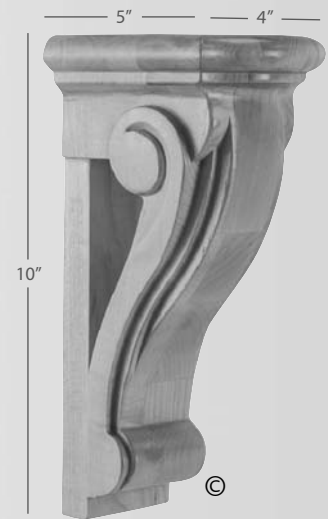

NEW
COR30-1

Width	Depth	Height
4"	5"	10"

Carton Quantity: 8

Alder, Cherry, Hard Maple, Oak, Rubberwood