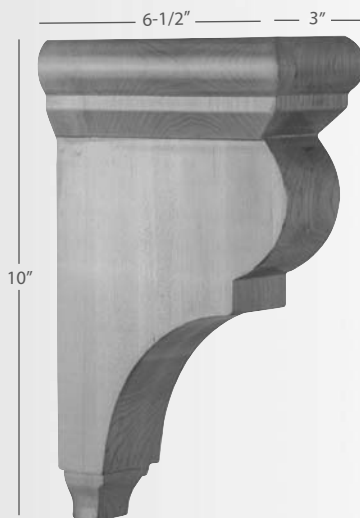

CORG-3		
Width	Depth	Height
3"	6-1/2"	10"
Carton Quantity:		8
<i>Alder, Cherry, Hard Maple, Rubberwood, White Birch</i>