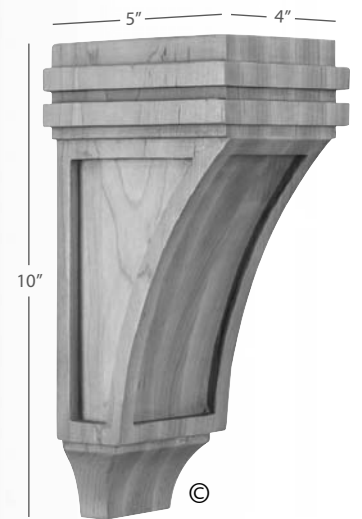

COR22-1

Width	Depth	Height
4"	5"	10"
Carton Quantity:		8

Alder, Cherry, Hard Maple, Rubberwood