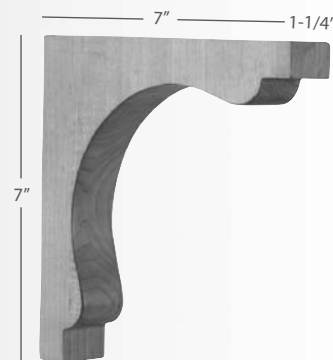

COR28-1		
Width	Depth	Height
1-1/4"	7"	7"
Carton Quantity:		56

Alder, Cherry, Hard Maple, Oak, Rubberwood