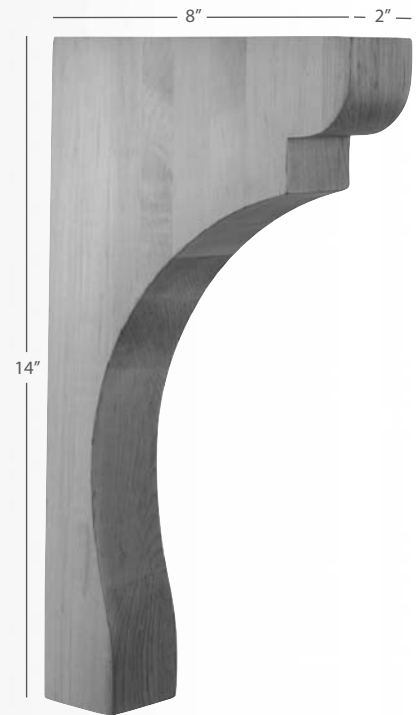

Alder, Cherry, Hard Maple,
Rubberwood

NEW

COR40-2

Width	Depth	Height
2"	8"	18"
Carton Quantity:		8

Alder, Cherry, Hard Maple,
Rubberwood

NEW

COR40-1

Width	Depth	Height
2"	8"	14"
Carton Quantity:		10