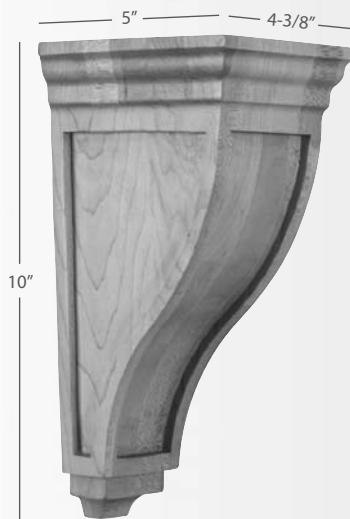

CORX-1

Width	Depth	Height
4-3/8"	5"	10"
Carton Quantity:		8
<i>Cherry, Hard Maple, Rubberwood, White Birch</i>