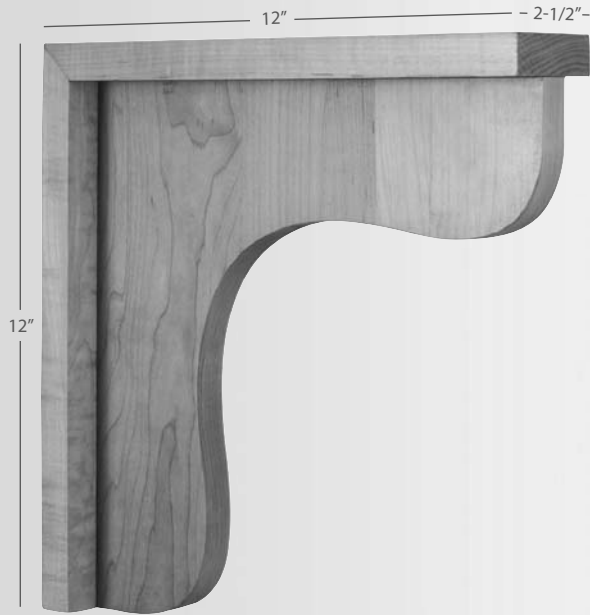

COR8-2

Width	Depth	Height
2-1/2"	12"	12"
Carton Quantity:		20

*Alder, Hard Maple,
Rubberwood, White Birch*