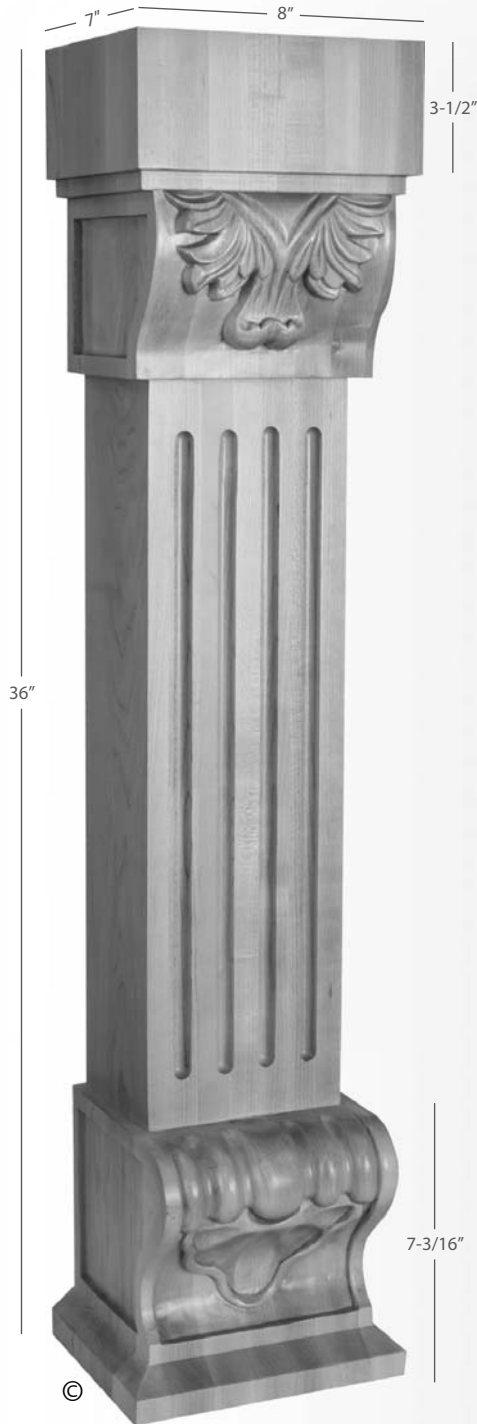

Width	Depth	Height
8"	8"	36"
Carton Quantity:		1

*Alder, Cherry, Hard Maple,
Rubberwood*

FCOR6

Width	Depth	Height
8"	7"	36"
Carton Quantity:		1

*Alder, Hard Maple,
Rubberwood*

Fireplace Corbels

FCORE

Width	Depth	Height
8"	7"	36"