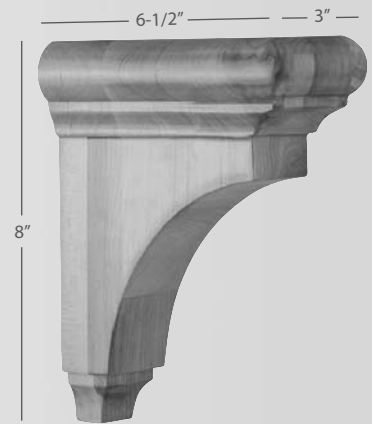

Width	Depth	Height
3"	6-1/2"	12"

Carton Quantity: 12

Alder, Cherry, Hard Maple, Rubberwood

NEW

COR38-2

Width	Depth	Height
3"	6-1/2"	10"

Carton Quantity: 8

Alder, Cherry, Hard Maple, Rubberwood