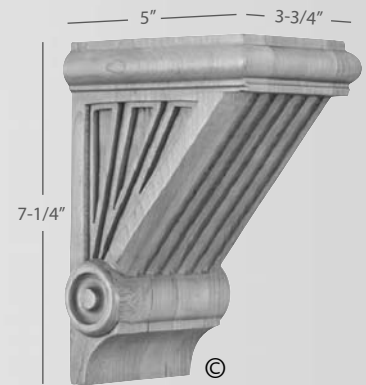

COR3-1

Width	Depth	Height
3-3/4"	5"	7-1/4"
Carton Quantity:		8

Alder, Hard Maple,
Rubberwood