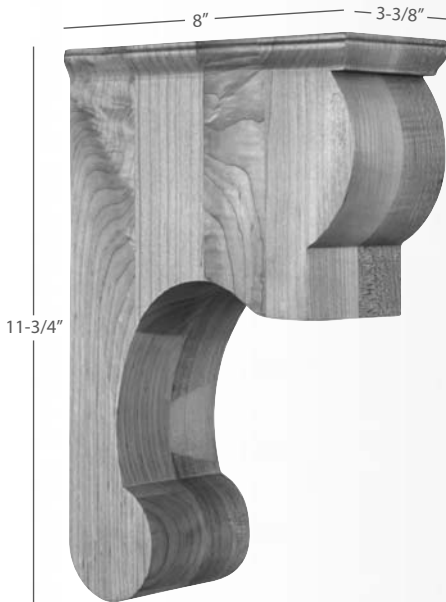

Alder, Cherry, Hard Maple, Rubberwood

NEW

COR39-1

Width	Depth	Height
3"	6-1/2"	8"
Carton Quantity:		12

Alder, Cherry, Hard Maple, Rubberwood

CORT-S

Width	Depth	Height
3-3/8"	8"	11-3/4"

Carton Quantity: 8