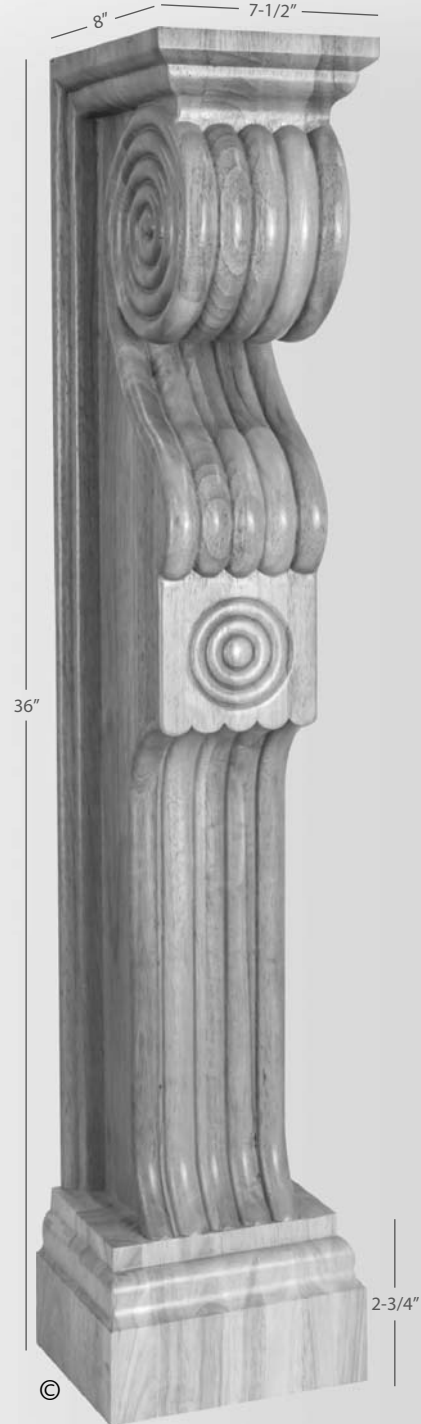

FCOR4

Width	Depth	Height
7-1/2"	8"	36"

Carton Quantity: 1

Rubberwood