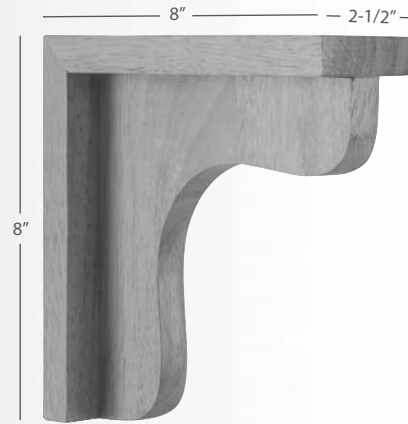

COR8-1

Width	Depth	Height
2-1/2"	8"	8"
Carton Quantity:		20

*Cherry, Rubberwood,
White Birch*