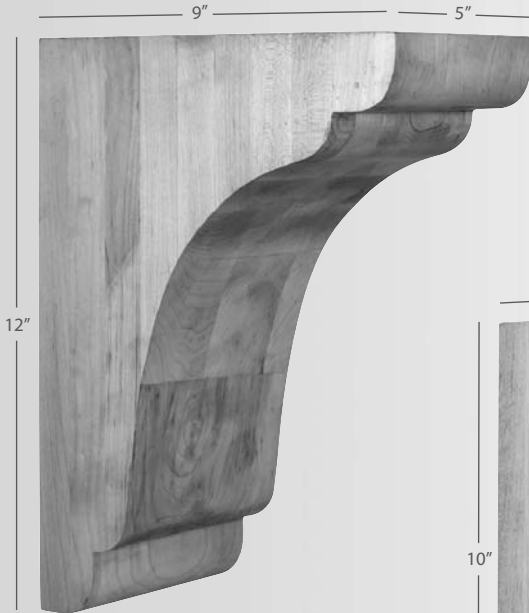

NEW

COR33-3

Width	Depth	Height
5"	9"	12"

Carton Quantity: 4

Alder, Cherry, Hard Maple, Rubberwood