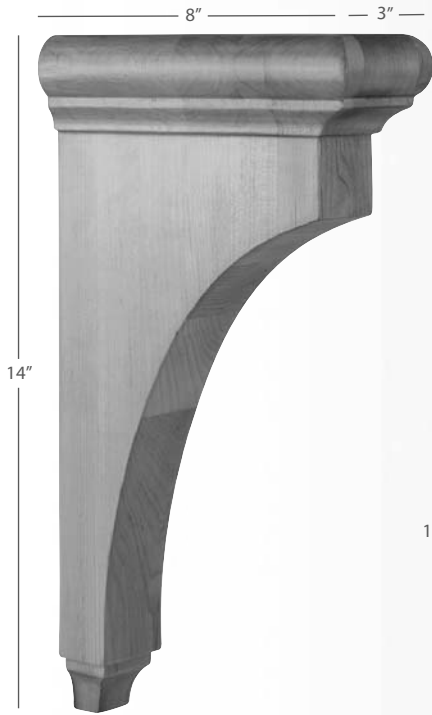

NEW

COR38-3

Width	Depth	Height
3"	8"	14"

Carton Quantity: 12

Alder, Cherry, Hard Maple, Rubberwood