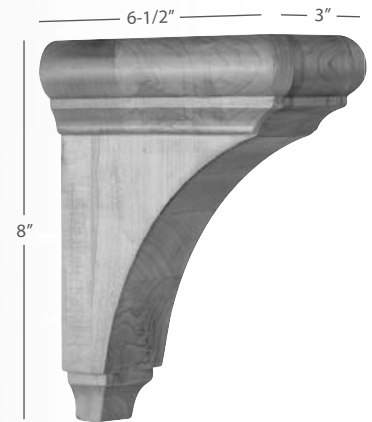

NEW

COR39-1

Width	Depth	Height
3"	6-1/2"	8"
Carton Quantity:		12

Alder, Cherry, Hard Maple, Rubberwood