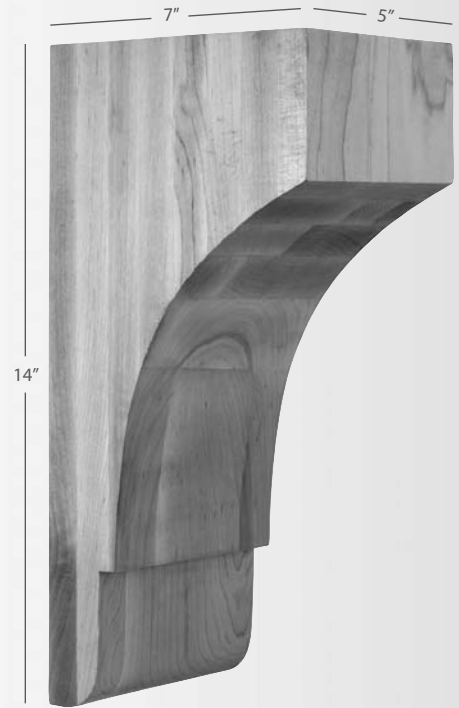

NEW
COR32-2

Width	Depth	Height
5"	7"	14"
Carton Quantity:		4

Alder, Cherry, Hard Maple, Oak, Rubberwood