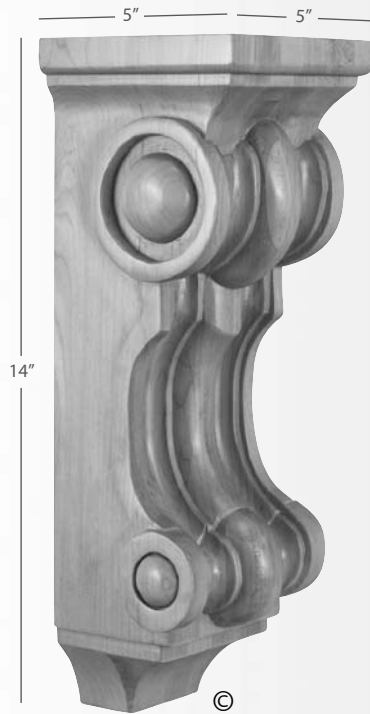

Rubberwood

COR18-2

Width	Depth	Height
5"	6"	14"
Carton Quantity:		4

Alder, Hard Maple,
Rubberwood

COR18-1

Width	Depth	Height
4"	5"	10"
Carton Quantity:		8

Alder, Rubberwood

COR21-2