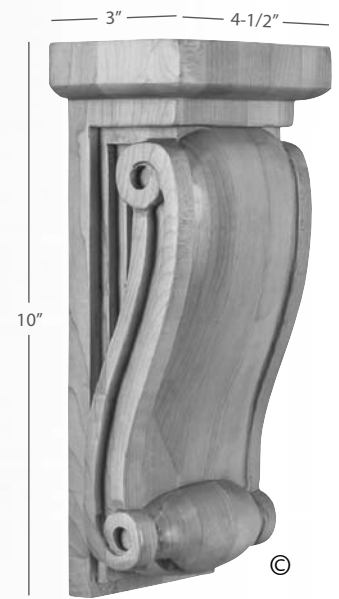

COR17-3

Width	Depth	Height
7"	7"	22"
Carton Quantity:		2

Alder, Hard Maple,
Rubberwood

COR17-2

Width	Depth	Height
5-1/2"	5"	14"
Carton Quantity:		4

Alder, Cherry, Hard Maple,
Rubberwood

COR17-1

Width	Depth	Height
4-1/2"	3"	10"
Carton Quantity:		10