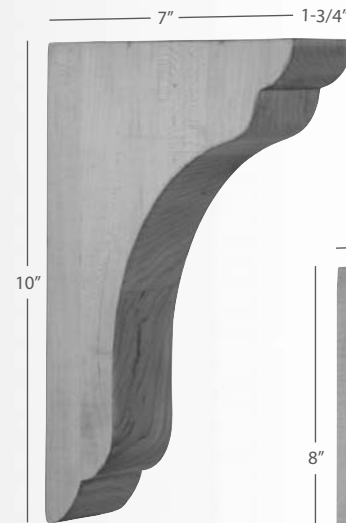

NEW

COR46-2

Width	Depth	Height
1-3/4"	7"	10"

Carton Quantity: 12

Alder, Cherry, Hard Maple,
Rubberwood, White Birch