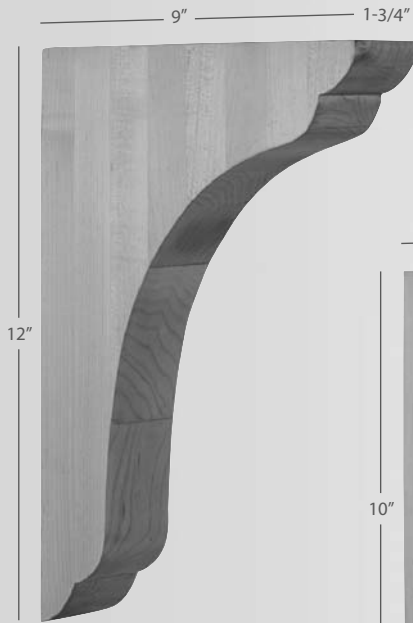

NEW

COR46-3

Width	Depth	Height
1-3/4"	9"	12"

Carton Quantity: 8

Alder, Cherry, Hard Maple,
Rubberwood, White Birch