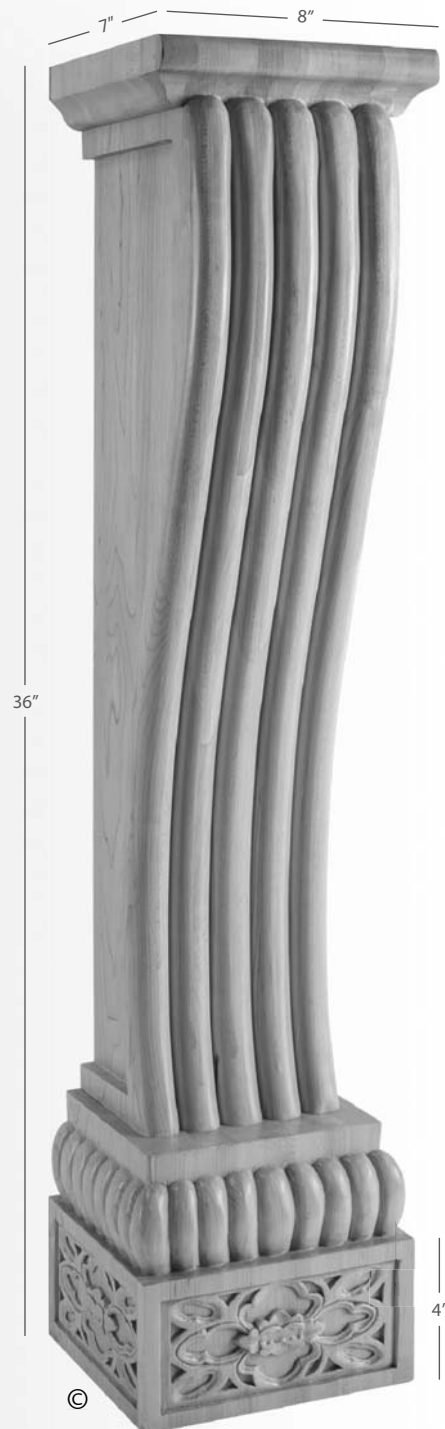

FCOR6

Width	Depth	Height
8"	7"	36"
Carton Quantity:		1

*Alder, Hard Maple,
Rubberwood*