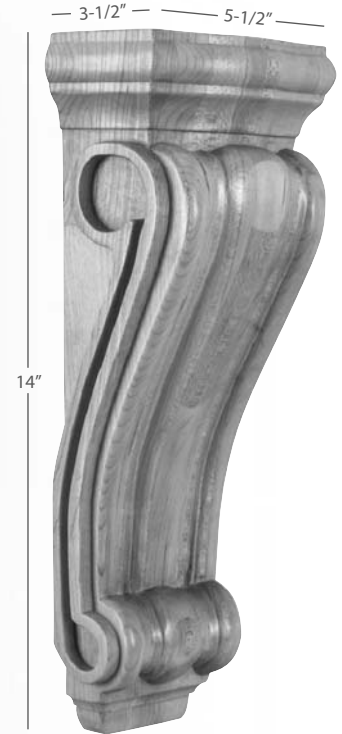

CORN-4

Width	Depth	Height
5-1/2"	3-1/2"	14"
Carton Quantity:		10

Alder, Cherry, Hard Maple, Rubberwood