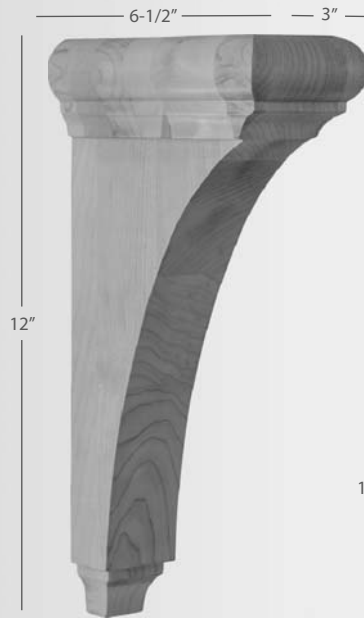

NEW

COR39

Width	Depth	Height
3"	6-1/2"	12"
Carton Quantity:		12

Alder, Cherry, Hard Maple, Rubberwood