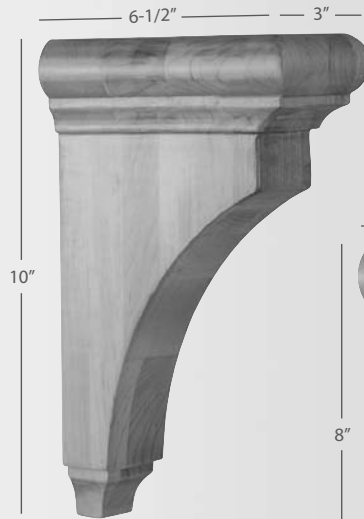

NEW

COR38-2

Width	Depth	Height
3"	6-1/2"	10"

Carton Quantity: 8

Alder, Cherry, Hard Maple, Rubberwood