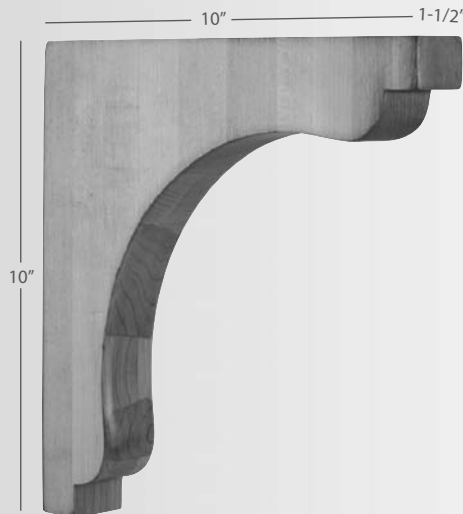

COR28-2		
Width	Depth	Height
1-1/2"	10"	10"
Carton Quantity:		28

Alder, Cherry, Hard Maple, Oak, Rubberwood