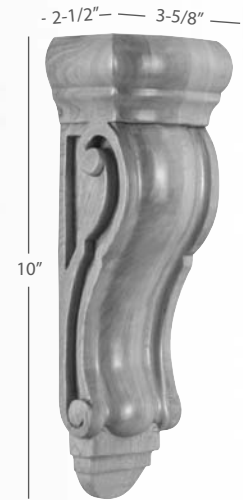

Width	Depth	Height
8-1/4"	5-1/4"	22"
Carton Quantity:		2

Cherry, Hard Maple,
Rubberwood

CORQ-5

Width	Depth	Height
5"	3-5/16"	14"
Carton Quantity:		10

Cherry, Hard Maple,
Rubberwood

CORQ-4

Width	Depth	Height
3-5/8"	2-1/2"	10"
Carton Quantity:		16