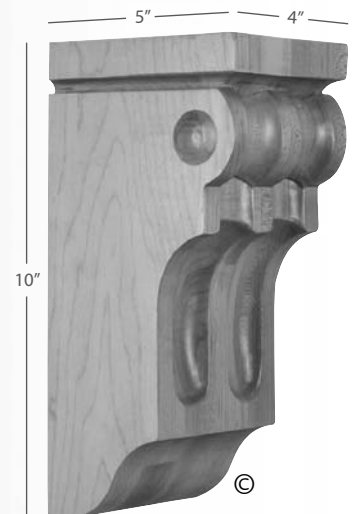

COR18-1

Width	Depth	Height
4"	5"	10"
Carton Quantity:		8

Alder, Rubberwood