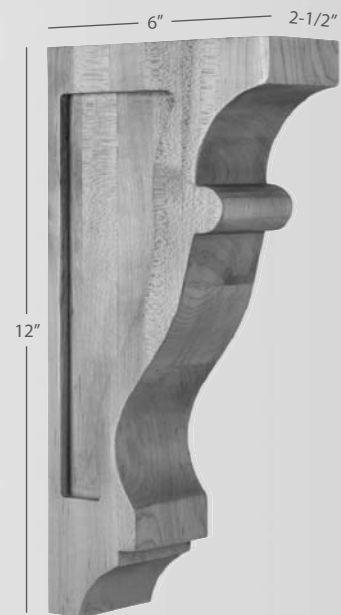

CORW-1

Width	Depth	Height
2-1/2"	6"	12"

Carton Quantity: 12

*Alder, Cherry, Hard Maple,
Rubberwood*