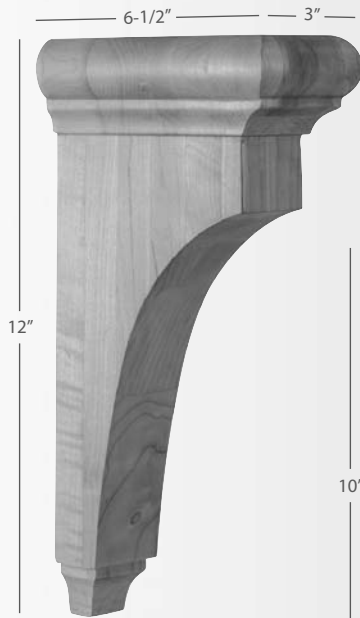

*Cherry, Rubberwood,
White Birch*

NEW

COR38-3

Width	Depth	Height
3"	8"	14"

Carton Quantity: 12

Alder, Cherry, Hard Maple, Rubberwood

NEW

COR38