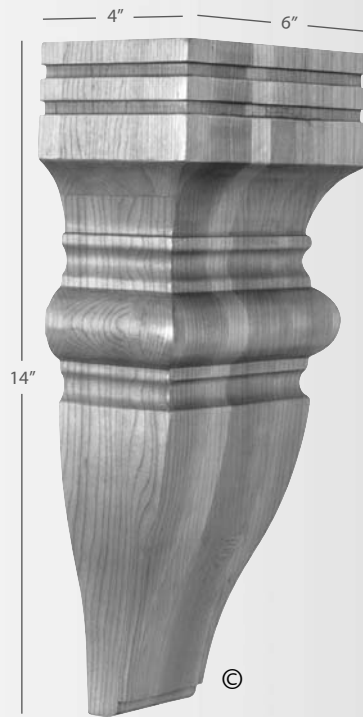

COR23-2

Width	Depth	Height
6"	4"	14"
Carton Quantity:		4

Alder, Cherry, Hard Maple,
Rubberwood