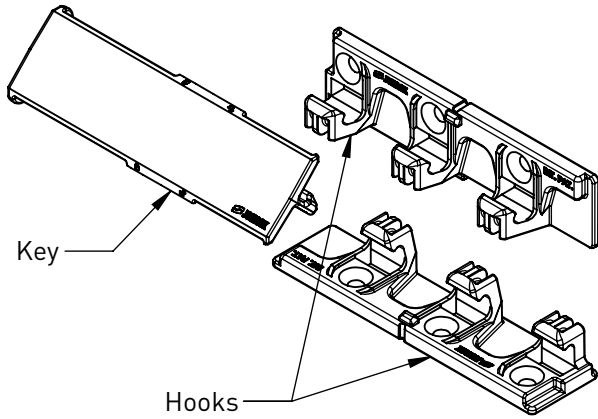

# Striplox 90D 98

Rapid Assembly Systems

## Mounting Data Sheet - US Version

All dimension in inches

### General Dimensions

Material	High Strength Reinforced Nylon
Colour	White or Black
Fixing Method	8g screws (6x)

\*Ensure sufficient screw embedment in substrate.

### Mounting Dimensions