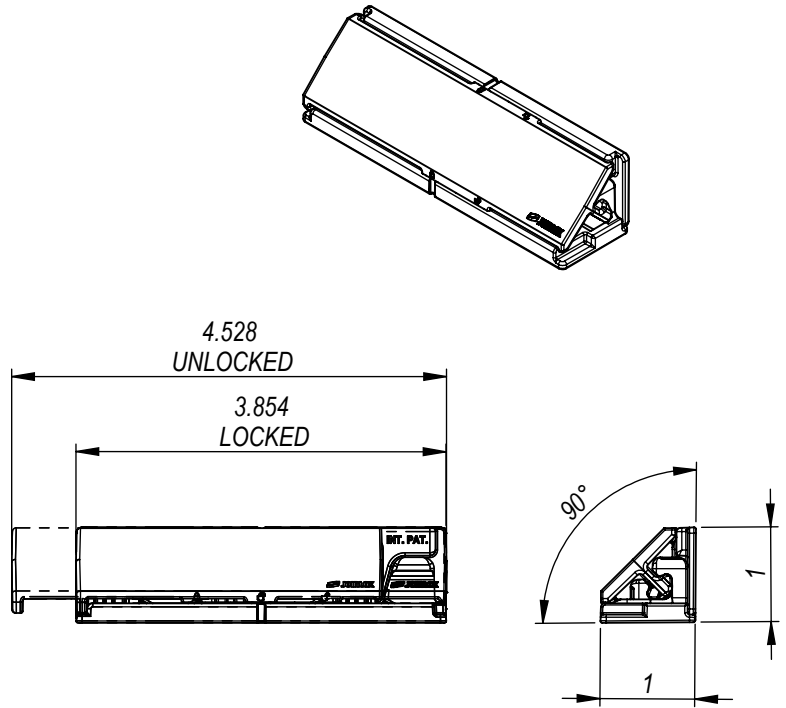

## Mounting Data Sheet - US Version

All dimension in inches

### General Dimensions

Material	High Strength Reinforced Nylon
Colour	White or Black
Fixing Method	8g screws (6x)

\*Ensure sufficient screw embedment in substrate.

### Mounting Dimensions