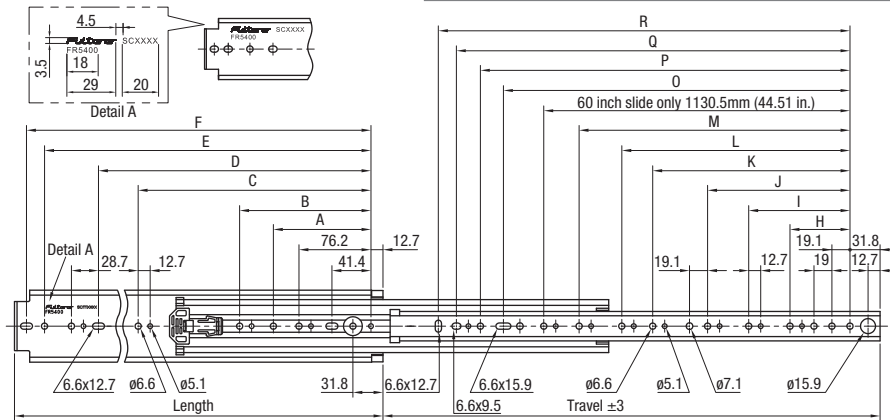

Length & Travel	Cabinet Profile:						Drawer Profile:														Order No.
	A	B	C	D	E	F	H	I	J	K	L	M	O	P	Q	R	zinc				
inch mm	mm inch	mm inch	mm inch	mm inch	mm inch	mm inch	mm inch	mm inch	mm inch	mm inch	mm inch	mm inch	mm inch	mm inch	mm inch	mm inch	mm inch				
8.00 203.2				101.6 4.00	158.8 6.25	177.8 7.00									52.3 2.06	77.7 3.06	96.8 3.81	400399			
10.00 254.0				152.4 6.00	209.6 8.25	228.6 9.00	63.5 2.50								103.1 4.06	128.5 5.06	147.6 5.81	400400			
12.00 304.8				203.2 8.00	260.4 10.25	279.4 11.00	63.5 2.50								153.9 6.06	179.3 7.06	198.4 7.81	400401			
14.00 355.6				254.0 10.00	311.2 12.25	330.2 13.00	63.5 2.50								204.7 8.06	230.1 9.06	249.2 9.81	400402			
16.00 406.4				304.8 12.00	362.0 14.25	381.0 15.00	63.5 2.50	127 5.00							255.5 10.06	280.9 11.06	300.0 11.81	400403			
18.00 457.2				355.6 14.00	412.8 16.25	431.8 17.00	63.5 2.50	127 5.00					246.1 9.69	306.3 12.06	331.7 13.06	350.8 13.81	400404				
20.00 508.0				406.4 16.00	463.6 18.25	482.6 19.00	63.5 2.50	127 5.00	190.5 7.50				296.9 11.69	357.1 14.06	382.5 15.06	401.6 15.81	400405				
22.00 558.0				457.2 18.00	514.4 20.25	533.4 21.00	63.5 2.50	127 5.00	190.5 7.50				347.7 13.69	407.9 16.06	433.3 17.06	452.4 17.81	400406				
24.00 609.6				508.0 20.00	565.2 22.25	584.2 23.00	63.5 2.50	127 5.00	190.5 7.50				398.5 15.69	458.7 18.06	484.1 19.06	503.2 19.81	400407				
26.00 660.4				558.8 22.00	616.0 24.25	635.0 25.00	63.5 2.50	127 5.00	190.5 7.50				449.3 17.69	509.5 20.06	534.9 21.06	554.0 21.81	400408				
28.00 711.2				609.6 24.00	666.8 26.25	685.8 27.00	63.5 2.50	127 5.00	190.5 7.50				500.1 19.69	560.3 22.06	585.7 23.06	604.8 23.81	400409				
30.00 762.0	235 9.25		501.7 19.75	660.4 26.00	717.6 28.25	736.6 29.00	363.5 2.50	127 5.00	190.5 7.50	368.3 14.5			550.9 21.69	611.1 24.06	636.5 25.06	655.6 25.81	400410				
32.00 812.8	235 9.25	393.7 15.50	552.5 21.75	711.2 28.00	768.4 30.25	787.4 31.00	63.5 2.50	127 5.00	190.5 7.50	368.3 14.5	469.9 18.5		601.7 23.69	661.9 26.06	687.3 27.06	706.4 27.81	400411				
34.00 863.6	235 9.25	419.1 16.50	603.3 23.75	762.0 30.00	819.2 32.25	838.2 33.00	63.5 2.50	127 5.00	190.5 7.50	368.3 14.5	520.7 20.5		652.5 25.69	712.7 28.06	738.1 29.06	757.2 29.81	400412				
36.00 914.4	235 9.25	444.5 17.50	654.1 25.75	812.8 32.00	870.0 34.25	889.0 35.00	63.5 2.50	127 5.00	190.5 7.50	368.3 14.5	520.7 20.5		703.3 27.69	763.5 30.06	788.9 31.06	808.0 31.81	400413				
38.00 965.2	235 9.25	469.9 18.50	704.9 27.75	863.6 34.00	920.8 36.25	939.8 37.00	63.5 2.50	127 5.00	190.5 7.50	368.3 14.5	520.7 20.5		754.1 29.69	814.3 32.06	839.7 33.06	858.8 33.81	400414				
40.00 1016.0	235 9.25	546.1 21.50	755.7 29.75	914.4 36.00	971.6 38.25	990.6 39.00	63.5 2.50	127 5.00	190.5 7.50	368.3 14.5	520.7 20.5		804.9 31.69	865.1 34.06	890.5 35.06	909.6 35.81	400415				
42.00 1066.8	235 9.25	546.1 21.50	806.5 31.75	965.2 38.00	1022.4 40.25	1041.4 41.00	63.5 2.50	127 5.00	190.5 7.50	368.3 14.5	520.7 20.5		855.7 33.69	915.9 36.06	941.3 37.06	960.4 37.81	400416				
44.00 1117.6	235 9.25	546.1 21.50	857.3 33.75	1016.0 40.00	1073.2 42.25	1092.2 43.00	63.5 2.50	127 5.00	190.5 7.50	368.3 14.5	520.7 20.5		906.5 35.69	966.7 38.06	992.1 39.06	1011.2 39.81	400417				
46.00 1168.4	235 9.25	571.5 22.50	908.1 35.75	1066.8 42.00	1124.0 44.25	1143.0 45.00	63.5 2.50	127 5.00	190.5 7.50	368.3 14.5	520.7 20.5	825.5 32.5	957.3 37.69	1017.5 40.06	1042.9 41.06	1062.0 41.81	400418				
48.00 1219.2	235 9.25	596.9 23.50	958.9 37.75	1117.6 44.00	1174.8 46.25	1193.8 47.00	63.5 2.50	127 5.00	190.5 7.50	368.3 14.5	520.7 20.5	825.5 32.5	1008.1 39.69	1068.3 42.06	1093.7 43.06	1112.8 43.81	400419				
50.00 1270.0	235 9.25	596.9 23.50	958.9 37.75	1168.4 46.00	1225.6 48.25	1244.6 49.00	63.5 2.50	127 5.00	190.5 7.50	368.3 14.5	520.7 20.5	825.5 32.5	1058.9 41.69	1119.1 44.06	1144.5 45.06	1163.6 45.81	400420				
52.00 1320.8	235 9.25	596.9 23.50	958.9 37.75	1219.2 48.00	1276.4 50.25	1295.4 51.00	63.5 2.50	127 5.00	190.5 7.50	368.3 14.5	520.7 20.5	825.5 32.5	1109.7 43.69	1169.9 46.06	1195.3 47.06	1214.4 47.81	400421				
54.00 1371.6	235 9.25	596.9 23.50	958.9 37.75	1270.0 50.00	1327.2 52.25	1346.2 53.00	63.5 2.50	127 5.00	190.5 7.50	368.3 14.5	520.7 20.5	825.5 32.5	1160.5 45.69	1220.7 48.06	1246.1 49.06	1265.2 49.81	400422				
56.00 1422.4	235 9.25	596.9 23.50	958.9 37.75	1320.8 52.00	1378.0 54.25	1397.0 55.00	63.5 2.50	127 5.00	190.5 7.50	368.3 14.5	520.7 20.5	825.5 32.5	1211.3 47.69	1271.5 50.06	1296.9 51.06	1316.0 51.81	400423