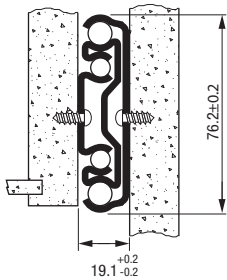

19.1 mm (0.75) in. is the actual size of the slide. Allow a min. of 19.5 mm (0.77) in. for clearance and a maximum of 20 mm (0.79) in.