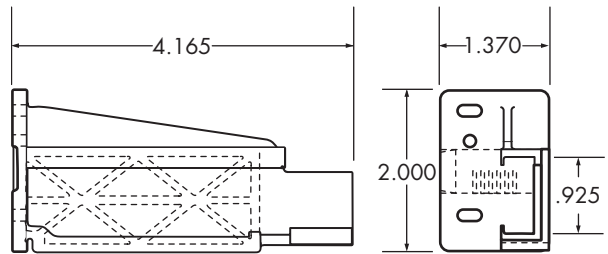

Slide Bracket, Right