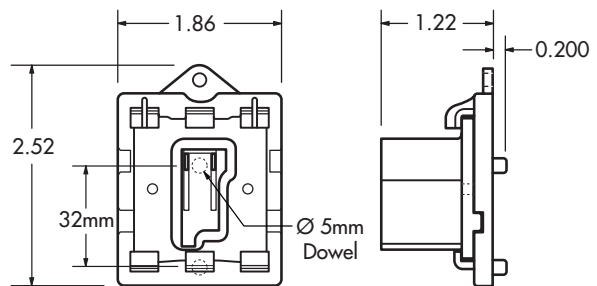

C-197-01 & C-110 Assembly

Patent

03527-17

Adjustable Bracket, 5mm Dowels

GRA

6603

500

6,000