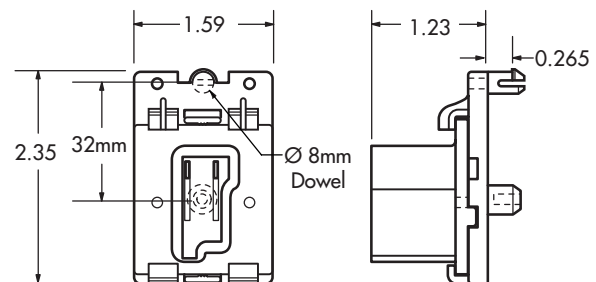

Adjustable Rear Bracket, 8mm Dowel

GRA

6603

C-110 & C-074 Assembly

Patent

400

8,400