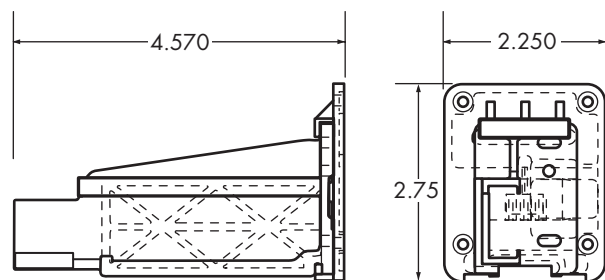

### C-270

C-270 Natural

Patent Pending

SAL, FER, HAF

Adjustable Bracket, Left, Screw-on

**C-270-01**

C-270-01 Natural

C-257 & C-266-01 Assembled