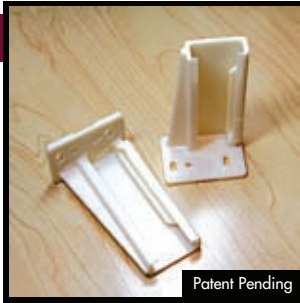

C-256

C-256

Natural