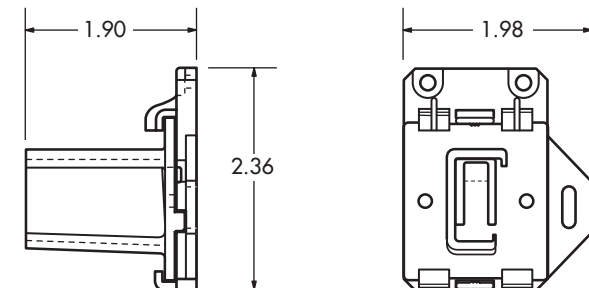

Adjustable Bracket, Screw-on, Left

GRA

6603

C-112 & C-091 Assembly