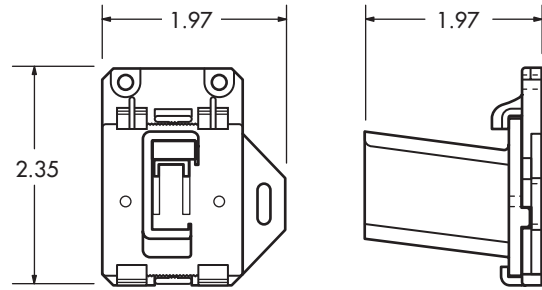

C-155

C-155

Natural

Patent

13903-12

Adjustable Rear Bracket, Screw-on, Left

GRA

6600

200

6,300

C-156

C-156

Natural

Patent

13904-12

Adjustable Rear Bracket, Screw-on, Right

GRA

6600

200

6,300

C-181

C-181

Natural

00228

6036 Zargen Front Bracket

GRA

100

7,500

C-197

C-197

Natural

Patent

03527-17

Adjustable Bracket, 5mm Dowels

GRA

6603

500

6,000