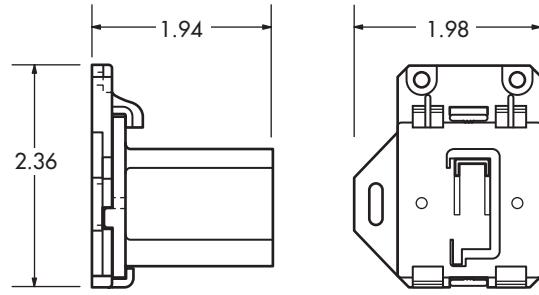

Natural

C-112-01 & C-091-01 Assembly

Patent

30995-12

Adjustable Bracket, Screw-on, Right

GRA

6603

200