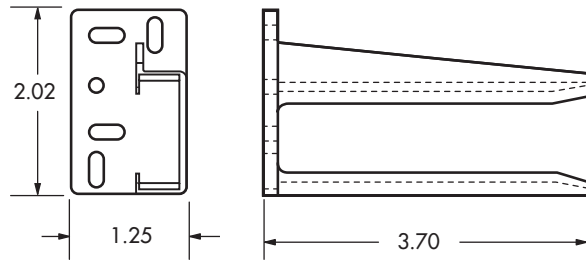

Drawer Slide Bracket, Right

500

6,000