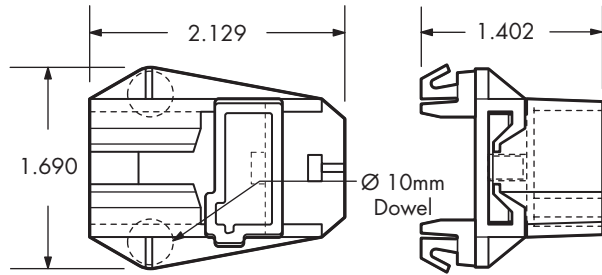

Cut Off Slide Adjustable Rear Bracket, 10mm Dowels