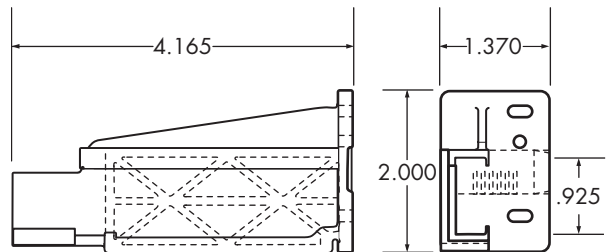

Slide Bracket, Left