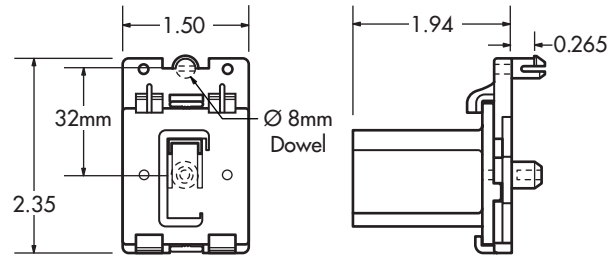

Adjustable Rear Bracket, Left, 8mm Dowel

GRA

6603

C-112 & C-074 LH Assembly