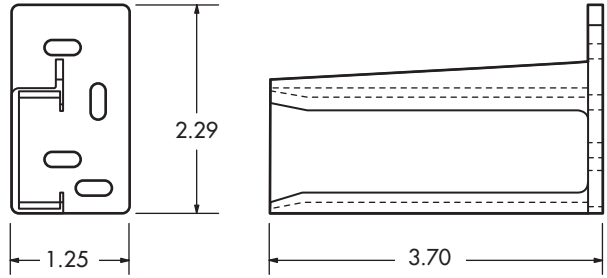

**C-089-02**

C-089-02 Natural

13948

**Drawer Slide Bracket, Left**

GRA

100

7,500

**C-089-03**