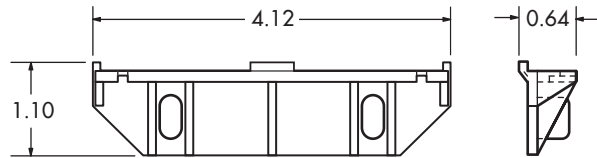

C-155

C-155

Natural

Patent

13903-12

Adjustable Rear Bracket, Screw-on, Left

GRA

6600

200

6,300

C-156

C-156

Natural

Patent

13904-12

Adjustable Rear Bracket, Screw-on, Right

GRA

6600

200

6,300

C-181

C-181

Natural

00228

6036 Zargen Front Bracket

GRA

100

7,500

C-197

C-197

Natural

Patent

03527-17

Adjustable Bracket, 5mm Dowels

GRA

6603

500

6,000