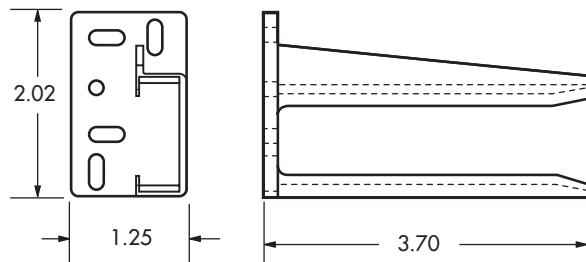

Drawer Slide Bracket, Right

500

6,000