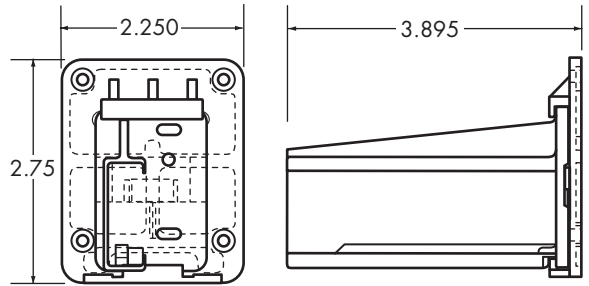

### C-269

C-269 Natural

Patent Pending

KV

Adjustable Bracket, Left, Screw-on

1284

C-257 & C-256 Assembled