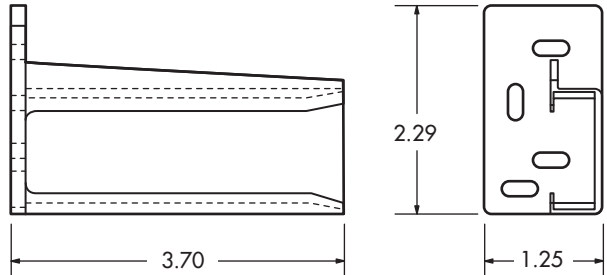

Drawer Slide Bracket, Right

GRA