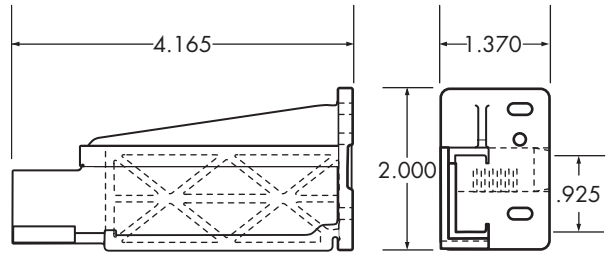

Slide Bracket, Left