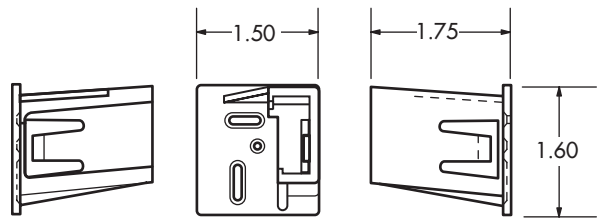

Drawer Slide Bracket, Right