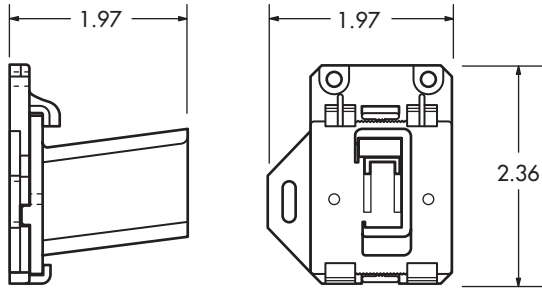

C-155

C-155

Natural

Patent

13903-12

Adjustable Rear Bracket, Screw-on, Left

GRA

6600

200

6,300

C-156

C-156

Natural

Patent

13904-12

Adjustable Rear Bracket, Screw-on, Right

GRA

6600

200

6,300

C-181

C-181

Natural

00228

6036 Zargen Front Bracket

GRA

100

7,500

C-197

C-197

Natural

Patent

03527-17

Adjustable Bracket, 5mm Dowels

GRA

6603

500

6,000