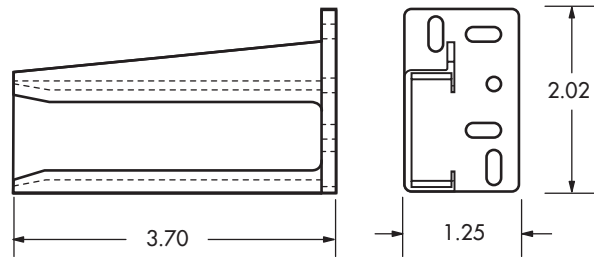

Drawer Slide Bracket, Left

500

6,000