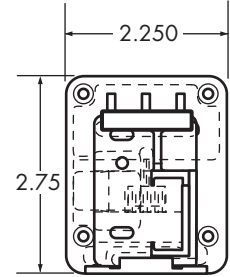

003 300

3,600