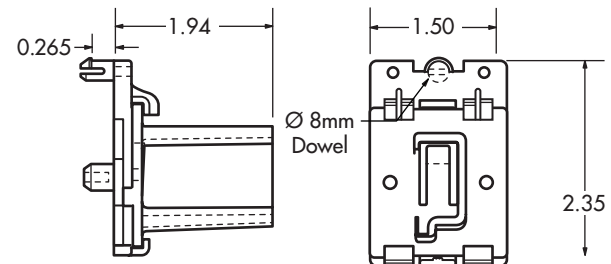

Adjustable Bracket, Right, 8mm Dowel

GRA

6603

C-112-01 & C-074 RH Assembly