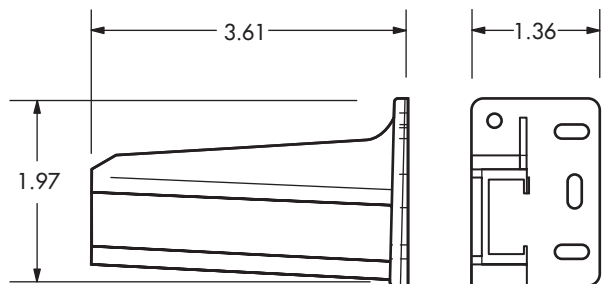

Drawer Slide Bracket, Right

BLU