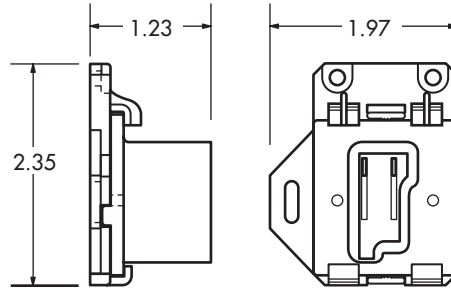

Patent

30993-12

Adjustable Bracket, Screw-on, Right

GRA

6603

200

4,200

**C-151-01**