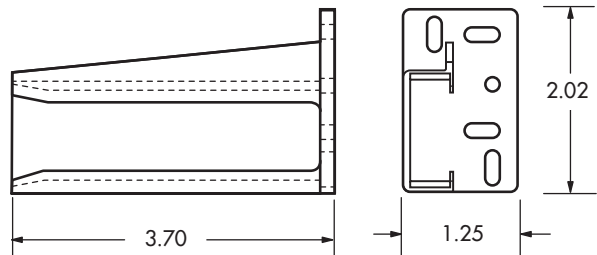

Drawer Slide Bracket, Left