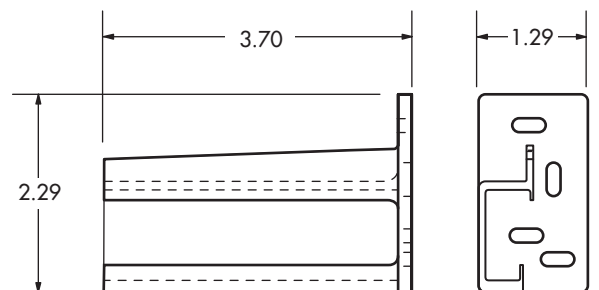

C-069

Natural

13156-17

GRA

**Drawer Slide Bracket, Left**

6610

500

6,000