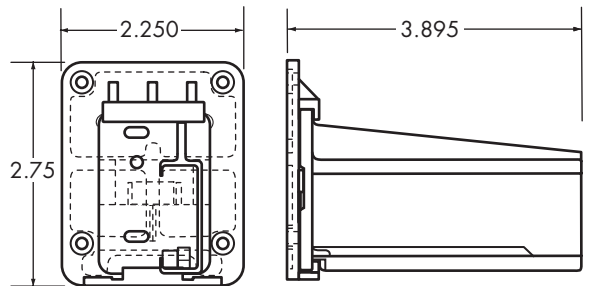

### C-269-01

C-269-01 Natural

Patent Pending

KV

Adjustable Bracket, Right, Screw-on

1284

C-257 & C-256-01 Assembled