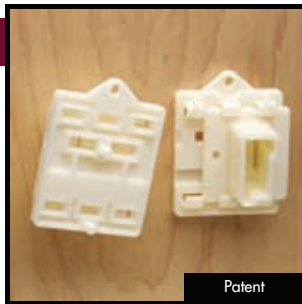

C-197-01 & C-110 Assembly

Patent

03527-17

Adjustable Bracket, 5mm Dowels

GRA

6603

500

6,000