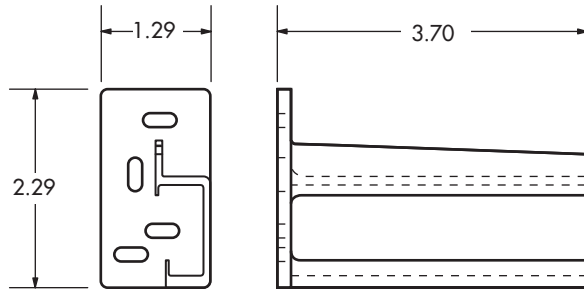

C-069-01

C-069-01 Natural

13157-17

Drawer Slide Bracket, Right

GRA

6610

500

6,000

C-069-02

C-069-02 Natural

13156-09

Drawer Slide Bracket, Left

GRA

6610

100

7,500

C-069-03

C-069-03 Natural

13157-09

Drawer Slide Bracket, Right

GRA

6610

100

7,500

C-089

C-089 Natural

13946-17

Drawer Slide Bracket, Left

GRA

6650

500

6,000