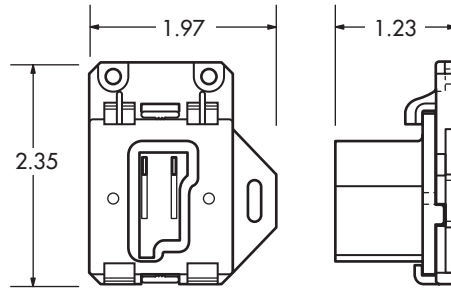

C-119

C-119

Natural

Patent

30995-12

Adjustable Bracket, Screw-on, Right

GRA

6603

200

4,200

C-120

C-120

Natural

Patent

30992-12

Adjustable Bracket, Screw-on, Left

GRA

6603

200

4,200

C-121

C-121

Natural

Patent

30993-12

Adjustable Bracket, Screw-on, Right

GRA

6603

200

4,200

C-151-01

C-151-01

Natural

Drawer Slide Bracket, Left

500

6,000