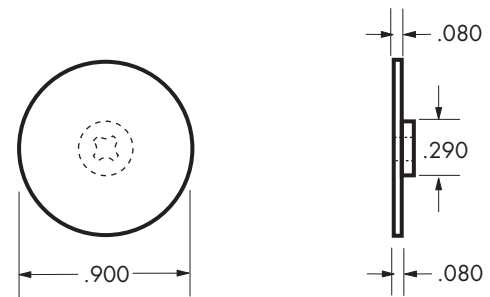

Cover Cap for Universal Glass Door Clip