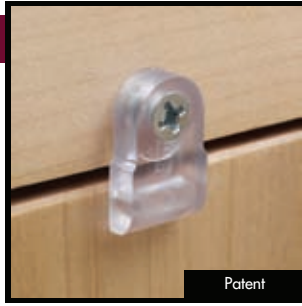

= invalid application

How to Read Chart (follow arrow for T-230-01 listing):

Example: if the rabbet depth is 3/8" and the glass thickness is a 1/4", use T-202 insert

Example: you have a glass that is 1/4 thick and the T-202 insert, the rabbet depth must be 3/8"

Example: you have a T-202 insert and a rabbet depth of 3/8", you must use 1/4" thick glass

T-230-01

Retainer Clip

T-230-01 Clear

Bag Quantities			
B-269	1000	B-313	8
B-286	6	B-318	8
B-287	6	B-322	8
B-288	6	B-332	6
B-289	6	B-341	50
B-290	6	B-351	100
B-291	6	B-351HC	100
B-298	6	B-377	6