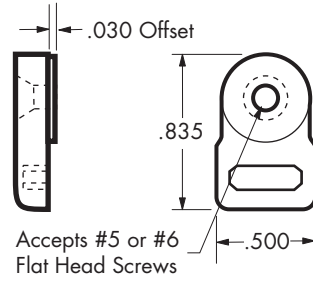

T-230-01

Retainer Clip

T-230-01 Clear