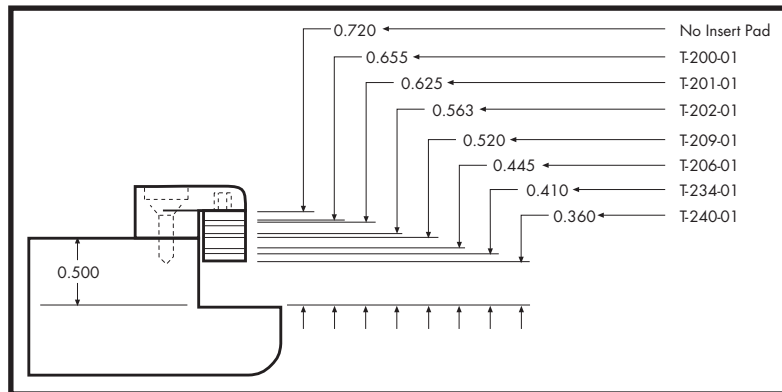

T-242-01

T-242-01 Clear

Retainer Clip

Bag Quantities	
B-271	1000

B-271, B-370

5,000

375,000

T-243-01

T-243-01 Clear

Retainer Clip

Bag Quantities	
B-323	1000

B-323, B-369

10,000

320,000