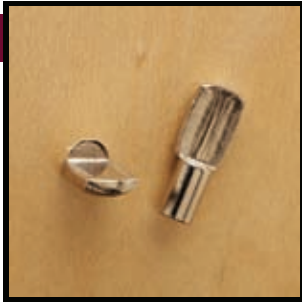

T-895

T-895

Nickel