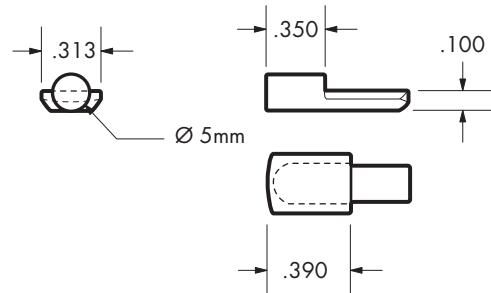

### 5mm Diameter Dowel Metal Spoon Shelf Support

B-187, B-188, B-191

1,000

N/A