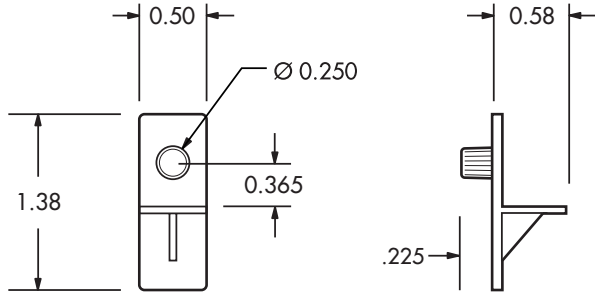

1/4" Mullion Door Shelf Rest

100

16,000