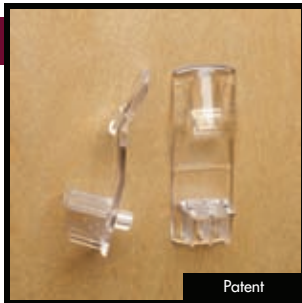

T-802-00

- T-802-00 ☐ Clear
- T-802-03 ☐ White
- T-802-05 ☐ Toffee
- T-802-06 ☐ Vanilla