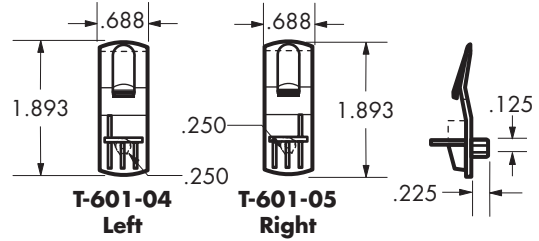

### .250 Diameter Dowel (short) Shelf Support for 5/8" Shelves

002 3,500

112,000

**T-601-04**

- T-601-04  Clear
- T-601-05  Clear

**.250 Diameter Dowel (short) Shelf Support for 5/8" Shelves, Left & Right**