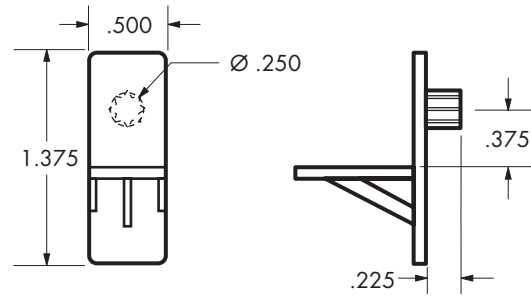

.250 Diameter Dowel Shelf Support

B-193, B396

5,000

160,000