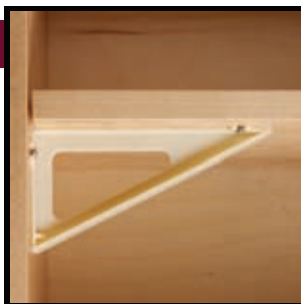

T-662

T-662
T-662-00
T-662-01