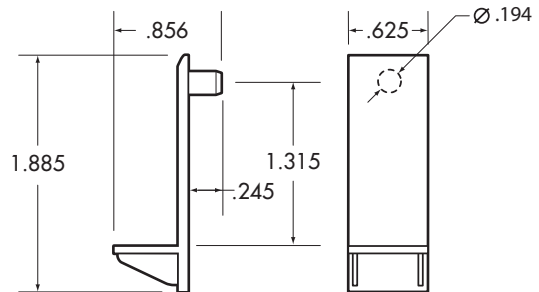

5mm Mullion Shelf Support Part B

B-383, B-386

4,000

128,000