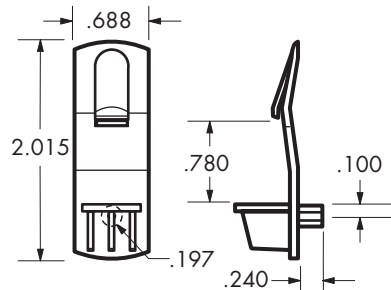

5mm Diameter Dowel Shelf Support for 3/4" Shelf