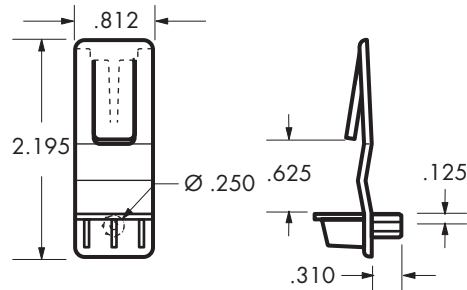

.250 Diameter Dowel Shelf Support for 15mm Shelves