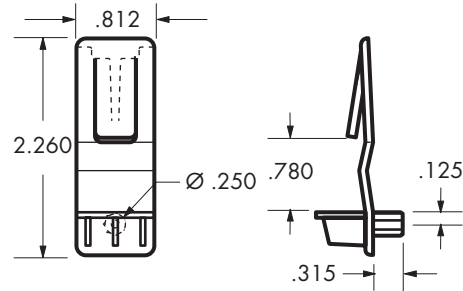

.250 Diameter Dowel Shelf Support for 3/4" Shelves