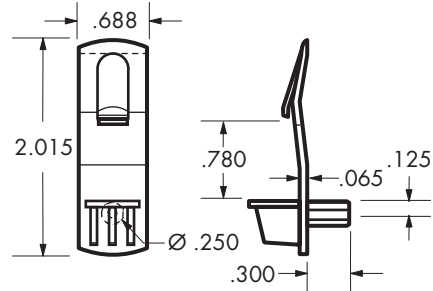

.250 Diameter Dowel Shelf Support for 3/4" Shelves