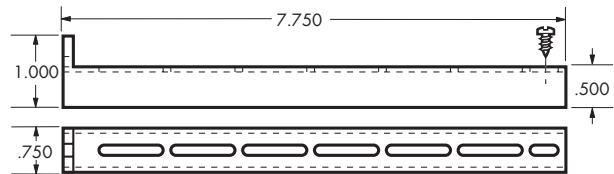

Adjustable Shelf Support - Outside