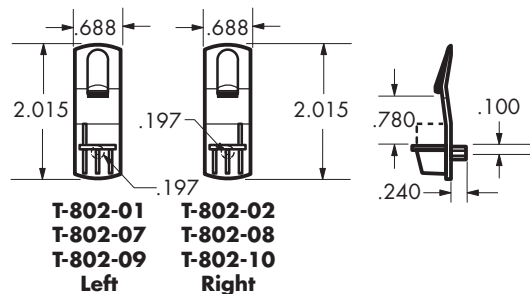

5mm Diameter Dowel Shelf Support for 3/4" Shelf, Left & Right

B-183, B-184, B-186, B-364

002 3,500

112,000