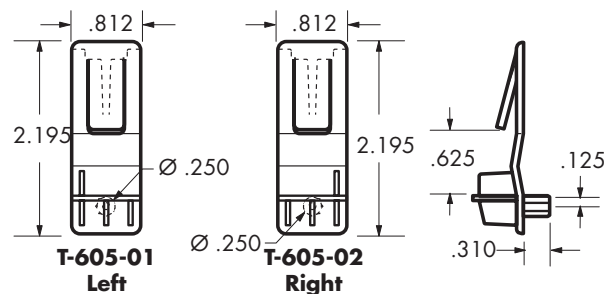

.250 Diameter Dowel Shelf Support for 15mm Shelves, Left & Right