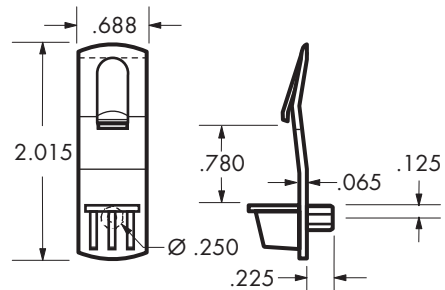

**T-602-01**

- T-602-01  Clear
- T-602-02  Clear

**.250 Diameter Dowel Shelf Support for 3/4" Shelves, Left & Right**

3,000

96,000

**T-602-03**

- T-602-03  Clear

**.250 Diameter Dowel (short) Shelf Support for 3/4" Shelves**