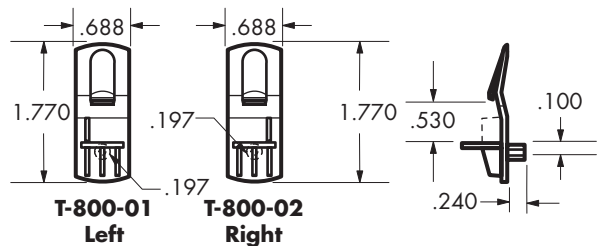

5mm Diameter Dowel Shelf Support for 1/2" Shelf, Left & Right