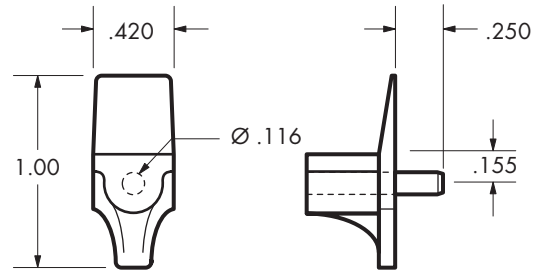

### Shelf Support w/ Horizontal tabs

B-293

300

5,400

**T-691**

T-691

Clear

**3mm Diameter Steel Dowel Shelf Support**