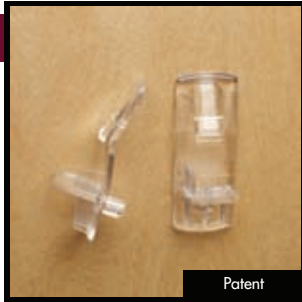

T-801-01

- T-801-01 ☐ Clear
- T-801-02 ☐ Clear