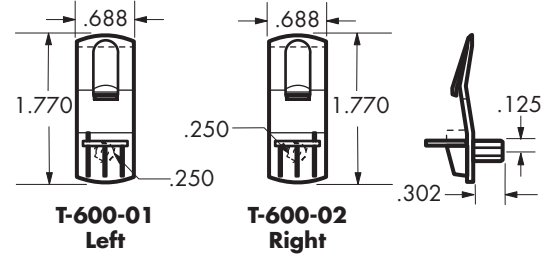

.250" Diameter Dowel Shelf Support for 1/2" Shelves, Left & Right