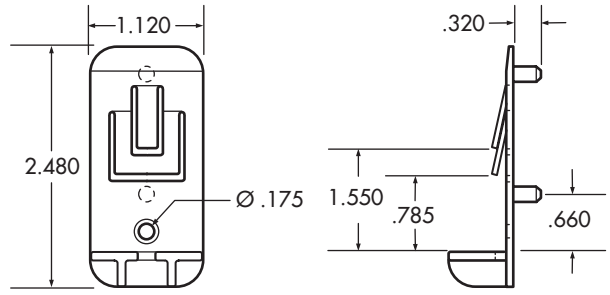

### 5mm Diameter Dowel Shelf Support for 3/4" Shelf, Left & Right

B-183, B-184, B-186, B-364

002 3,500

112,000

**T-803**

T-803

Clear

**5mm Twin Pin Institutional HD Combo Shelf Support for 3/4" and 1" Shelves**