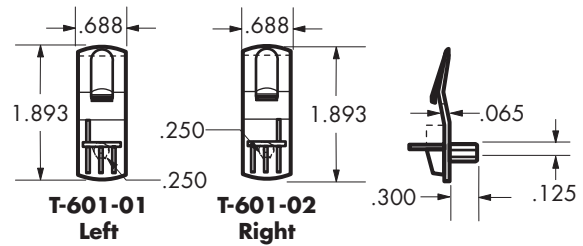

.250 Diameter Dowel Shelf Support for 5/8" Shelves , Left & Right