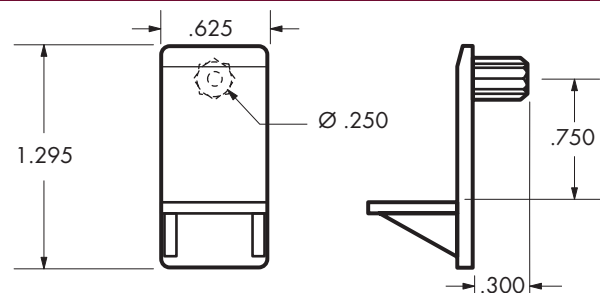

.250 Diameter Dowel Mullion Shelf Support (C)