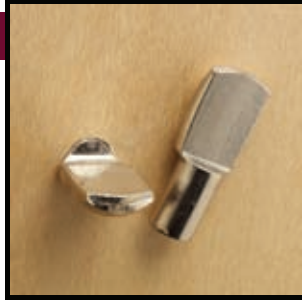

005

1,000

N/A

**T-695**

T-695

Nickel

**.250 Diameter Dowel Metal Spoon Shelf Support**

B-123, B-124, B-159