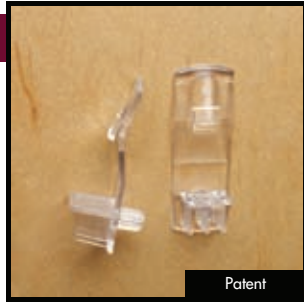

T-602

- T-602-00 ☐ Clear
- T-602-04 ☐ Toffee
- T-602-05 ☐ White