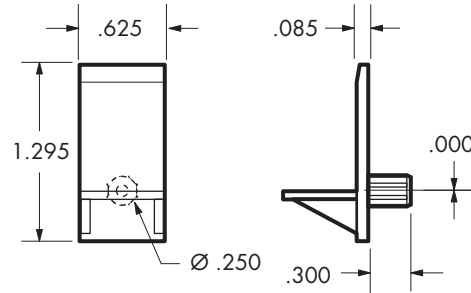

.250 Diameter Dowel Mullion Shelf Support (A)