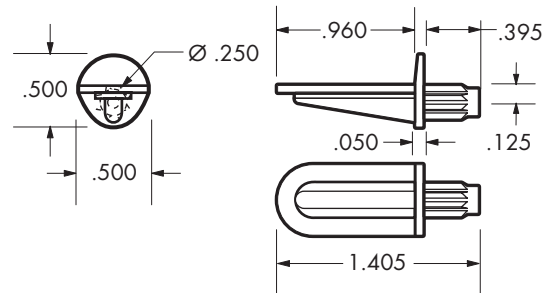

.250 Diameter Dowel Shelf Support 1" Long