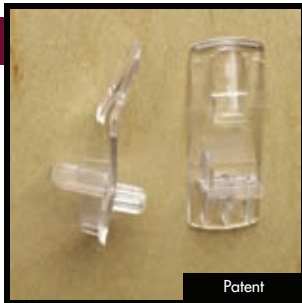

T-601-01

T-601-01
T-601-02