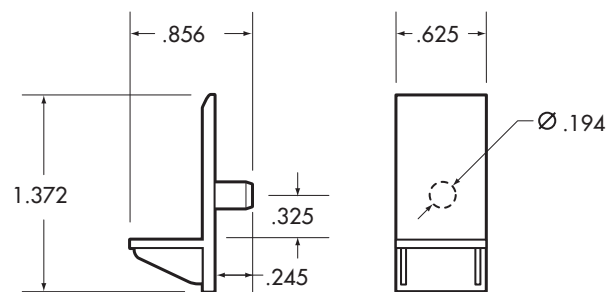

5mm Mullion Shelf Support Part C

B-384, B-386, B-398

5,000

160,000