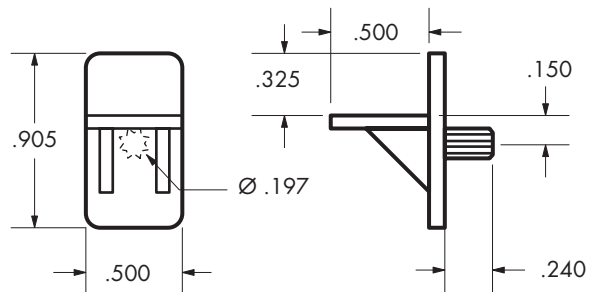

5mm Diameter Dowel Shelf Support

B-203

21

002

8,000

256,000