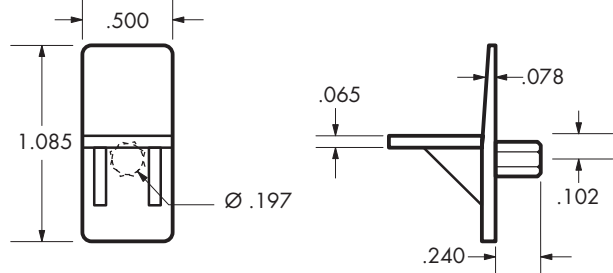

30

002

30,000

960,000

**T-831**

T-831

Clear

**5mm Diameter Dowel Shelf Support**