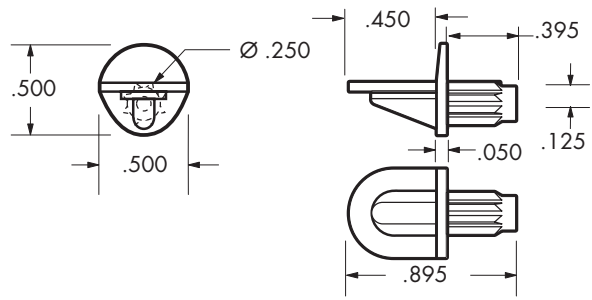

### .250 Diameter Dowel Shelf Support for 15mm Shelves, Left & Right

002 2,000

**T-610**

T-610

Clear

**.250 Diameter Dowel Shelf Support**

20,000

640,000