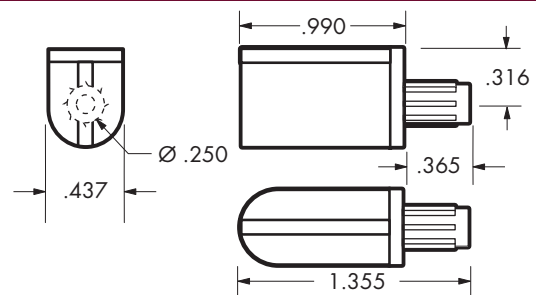

Clear

**.250 Diameter Dowel Shelf Support for Glass Shelves**

9,500

304,000

**T-617**

T-617

Clear

**.250 Diameter Dowel Shelf Support**