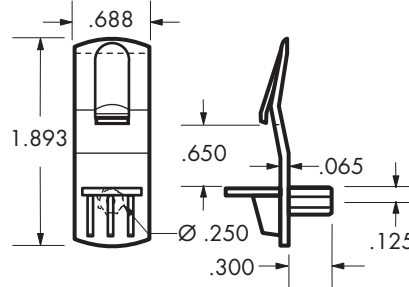

.250 Diameter Dowel Shelf Support for 5/8" Shelves