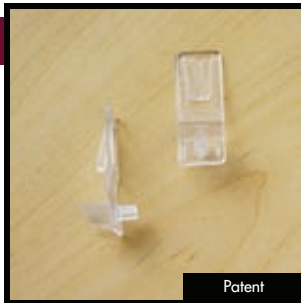

T-605

T-605-00 ☐ Clear