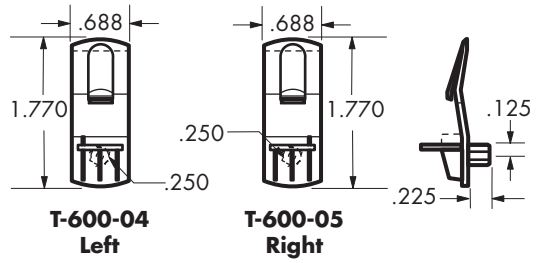

.250" Diameter Dowel (short) Shelf Support for 1/2" Shelves