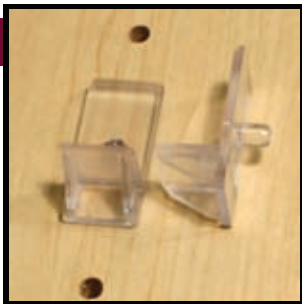

C-262

C-262

Clear