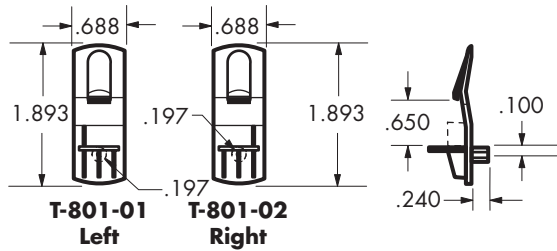

5mm Diameter Dowel Shelf Support for 5/8" Shelf, Left & Right

B-183, B-184, B-186, B-364

002 3,500

112,000