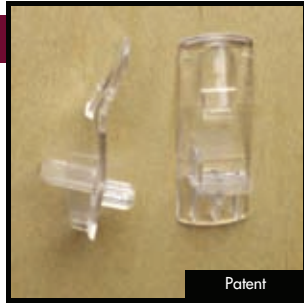

### .250 Diameter Dowel (short) Shelf Support for 5/8" Shelves

002 3,500

112,000

**T-601-04**

- T-601-04  Clear
- T-601-05  Clear

**.250 Diameter Dowel (short) Shelf Support for 5/8" Shelves, Left & Right**