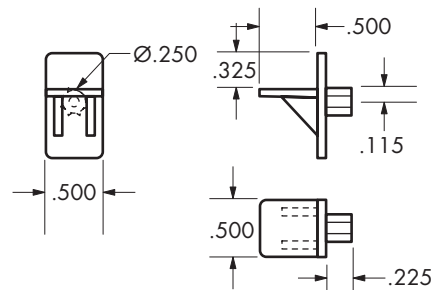

- T-633 Clear

**.250 Diameter Dowel Shelf Support**

B-204

5,000

160,000

**T-635**

- T-635 White
- T-635-01 Clear

**.250 Diameter Dowel Shelf Support**