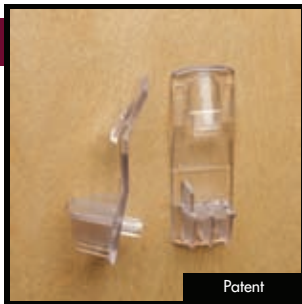

T-802-01

- T-802-01 ☐ Clear
- T-802-02 ☐ Clear
- T-802-07 ☐ Vanilla
- T-802-08 ☐ Vanilla
- T-802-09 ☐ White
- T-802-10 ☐ White