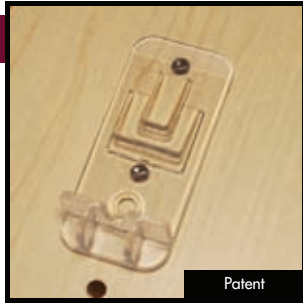

### 5mm Diameter Dowel Shelf Support for 3/4" Shelf, Left & Right

B-183, B-184, B-186, B-364

002 3,500

112,000

**T-803**

T-803

Clear

**5mm Twin Pin Institutional HD Combo Shelf Support for 3/4" and 1" Shelves**