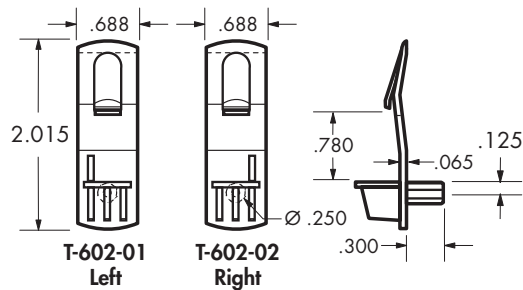

.250 Diameter Dowel Shelf Support for 3/4" Shelves, Left & Right