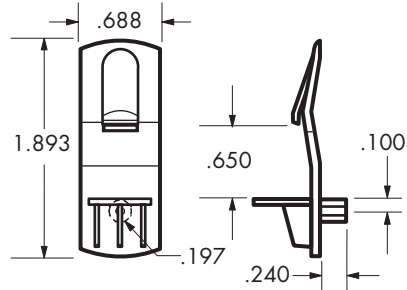

5mm Diameter Dowel Shelf Support for 5/8" Shelf

B-183, B-184, B-186, B-364

002 3,500

112,000