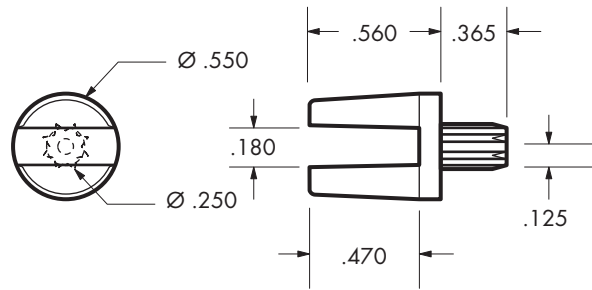

.250 Diameter Dowel Shelf Support for Glass Shelves