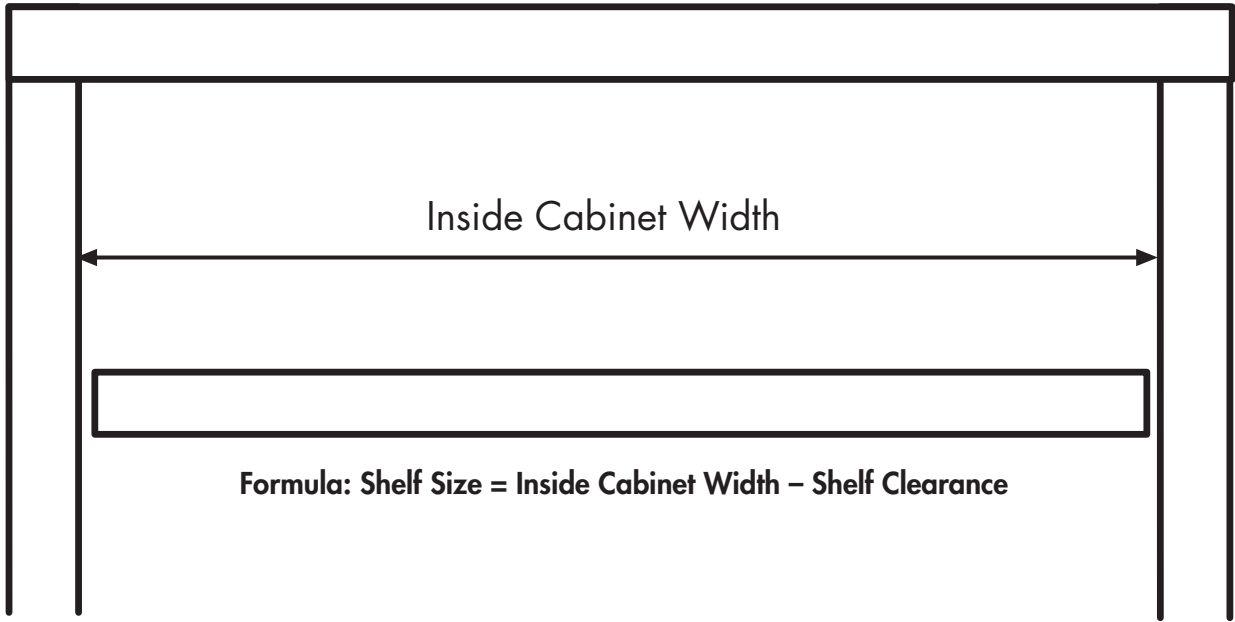

Cut Sizes for Shelf Supports

Part #	Shelf Clearance		Part #	Shelf Clearance	
	mm	inches		mm	inches
T-600	5mm	.196	T-632	4mm	.157
T-601	5mm	.196	T-633	4mm	.157
T-602	5mm	.196	T-635	4mm	.157
T-604	6mm	.236	T-636	4mm	.157
T-605	6mm	.236	T-695	2mm	.078
T-610	2mm	.078	T-800	5mm	.196
T-613	2mm	.078	T-801	5mm	.196
T-615	6mm	.236	T-802	5mm	.196
T-617	2mm	.078	T-803	6mm	.236
T-619	6mm	.236	T-820	2mm	.078
T-620	4mm	.157	T-831	4mm	.157
T-621	4mm	.157	T-835	4mm	.157
T-622	4mm	.157	T-895	2mm	.078
T-631	4mm	.157			

*Tenn-Tex Plastics Inc. recommends that you do a sample application before going into any production run.