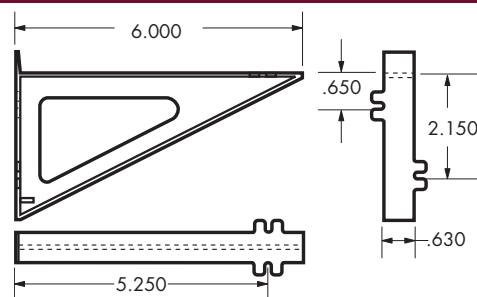

Shelf Support w/ Horizontal tabs