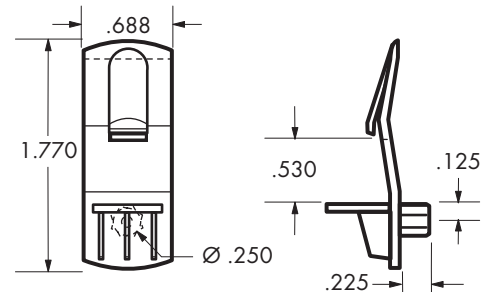

128,000

**T-600-03**

T-600-03

Clear

**.250" Diameter Dowel (short) Shelf Support for 1/2" Shelves**

002

4,000

128,000