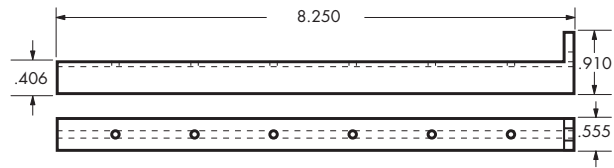

Adjustable Shelf Support - Inside