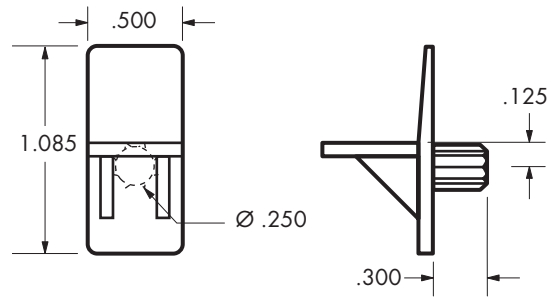

### .250 Diameter Dowel Mullion Shelf Support (C)

B-210

5,000

160,000

**T-631**

- T-631 Clear
- T-631-01 White
- T-631-02 Beige

**.250 Diameter Dowel Shelf Support**

8,000