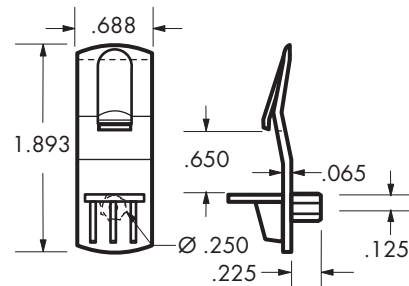

.250 Diameter Dowel (short) Shelf Support for 5/8" Shelves