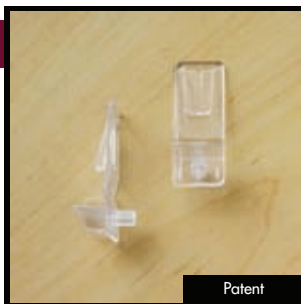

T-605-01

T-605-01 ☐ Clear
T-605-02 ☐ Clear