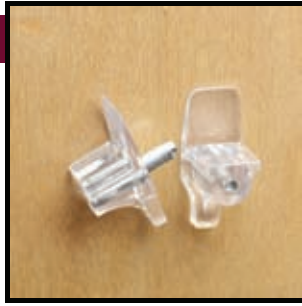

### Shelf Support w/ Horizontal tabs

B-293

300

5,400

**T-691**

T-691

Clear

**3mm Diameter Steel Dowel Shelf Support**