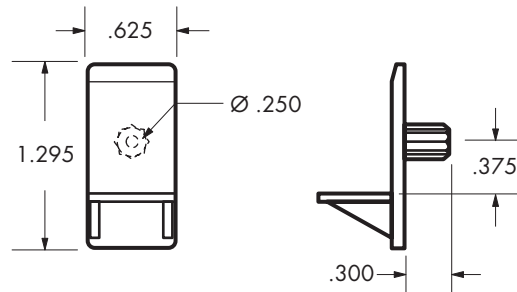

.250 Diameter Dowel Mullion Shelf Support (B)