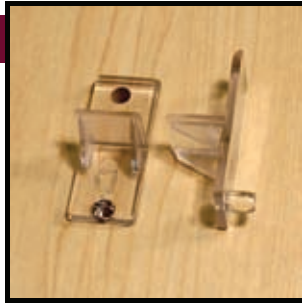

### 5mm Mullion Shelf Support Part C

B-384, B-386, B-398

5,000

160,000

**C-263**

C-263

Clear

**5mm Mullion Shelf Support Part D**