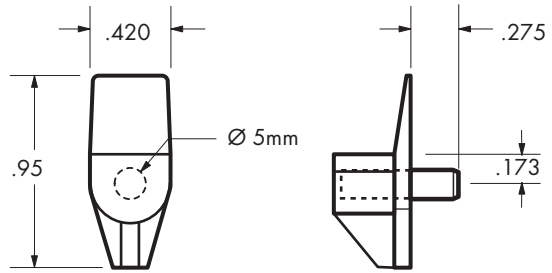

5mm Steel Pin Shelf Support

B-352

1,000

N/A