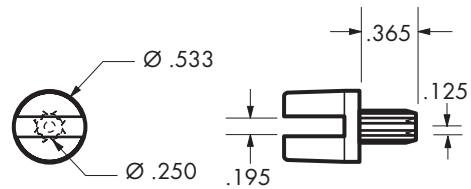

.250 Diameter Dowel Shelf Support for Glass Shelves