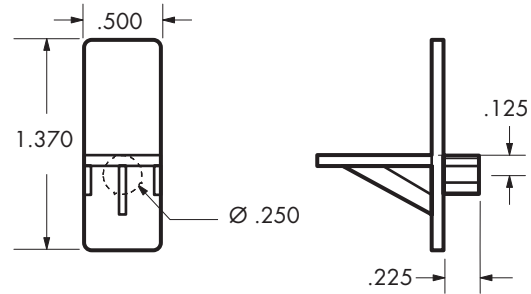

.250 Diameter Dowel Shelf Support

B-204

5,000

160,000