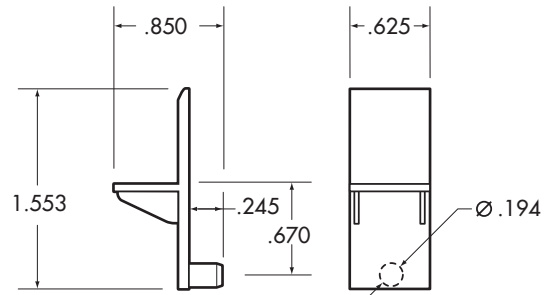

### 5mm Mullion Shelf Support Part C

B-384, B-386, B-398

5,000

160,000

**C-263**

C-263

Clear

**5mm Mullion Shelf Support Part D**