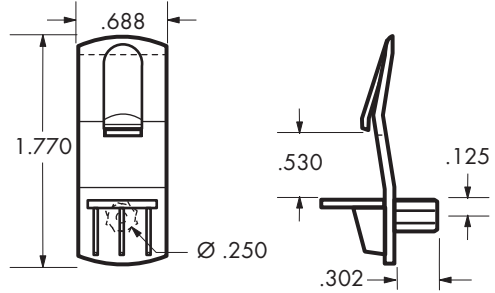

.250" Diameter Dowel Shelf Support for 1/2" Shelves