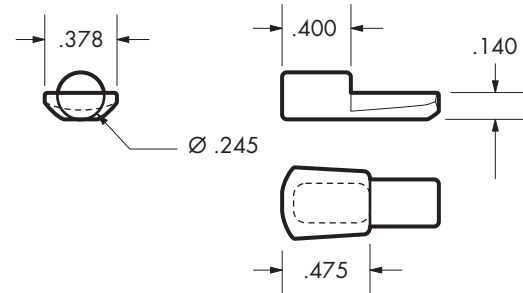

.250 Diameter Dowel Metal Spoon Shelf Support