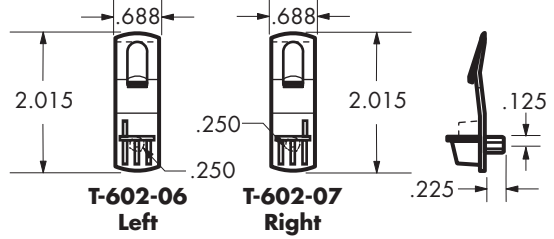

.250 Diameter Dowel (short) Shelf Support for 3/4" Shelves, Left & Right