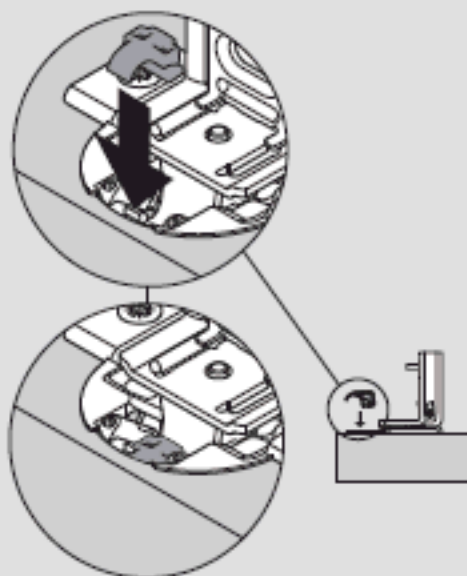

Angle restriction clip

- Restricts opening angle of the COMPACT BLUMOTION to 86°
- Angle restriction clip must be inserted before the hinge has been attached to the face frame

Part no.

Angle restriction clip